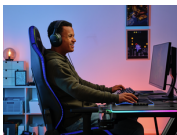

25184_pictures_lifestyle_visual_3.jpg

ImageWidth: 1.500 px

ImageHeight: 1.125 px

ImageResolution: 300 dpi