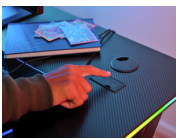

25184_pictures_productinuse_visual_6.jpg

ImageWidth: 1.500 px
ImageHeight: 1.125 px
ImageResolution: 300 dpi