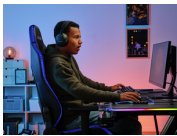

25184_pictures_lifestyle_visual_4.jpg

ImageWidth: 1.500 px

ImageHeight: 1.125 px

ImageResolution: 300 dpi