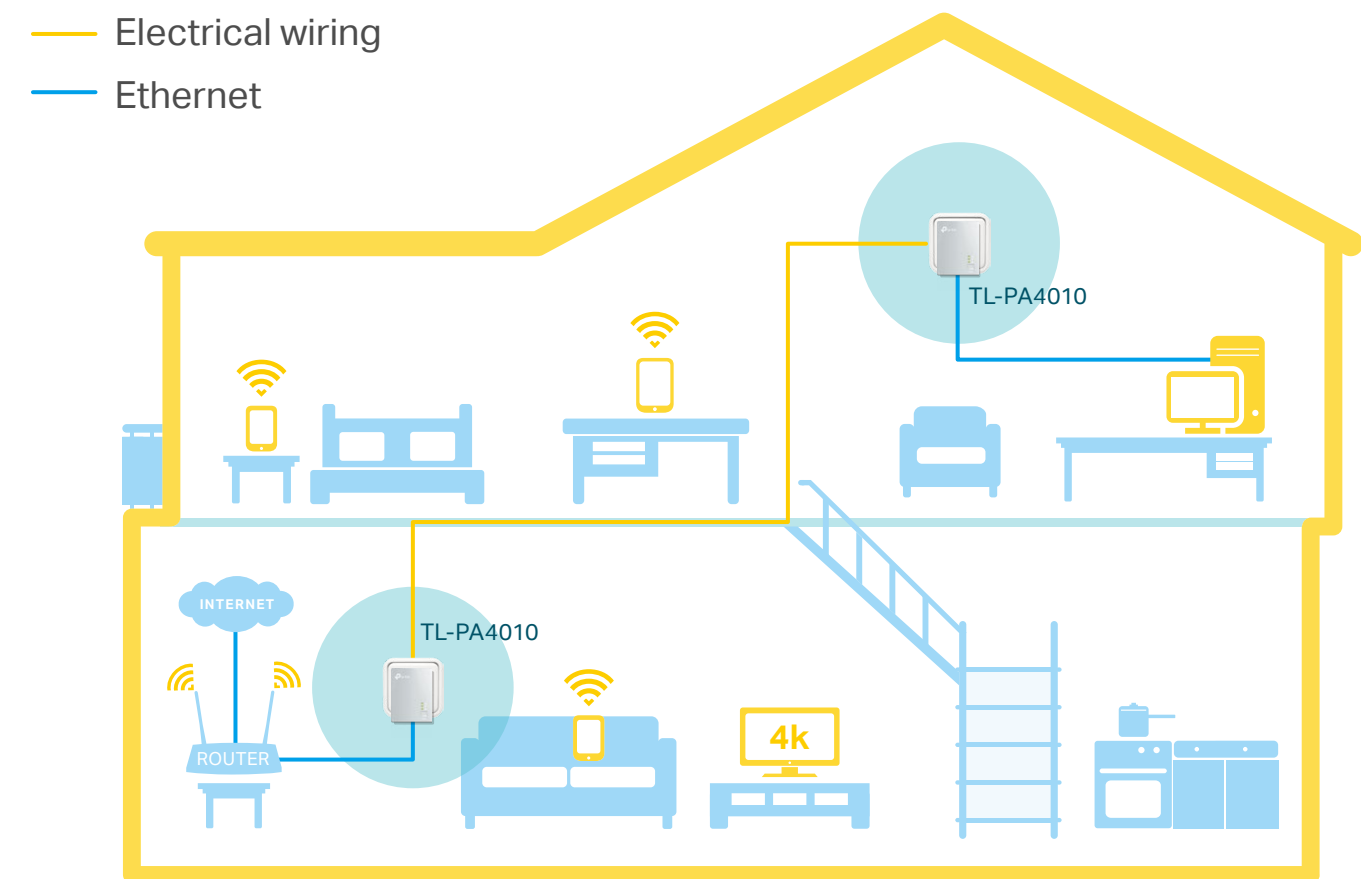

The HomePlug AV2 standard creates high-speed data transfer rates of up to 600Mbps to support all your online activities.

One-Button Security

Simply push the Pair button on the adapters, and quickly set up a hassle-free powerline network.

Highlights

Plug, Pair and Play!

Powerline adapters and extenders must be deployed in a set of two or more.

Internet from Any Outlet

The AV600 Powerline Starter Kit brings internet to any area with a power outlet using your home's electrical wiring.

Features

Speed

- Ultra-fast Powerline Speed – HomePlug AV2 standard compliant, high-speed data transfer rate of up to 600Mbps, ideal for Ultra HD streaming and online gaming
- Ethernet Port – The Ethernet port allows your TV, game console or PC to connect to the internet at high speed

Range

- 300 meters Range – Up to 300 meters / 1000 feet range over the existing household power circuit.

Security

- Pair Button – 128-bit AES encryption easily at a push of the "Pair" button

Design

- Compact Design – Small and elegant, fits your room