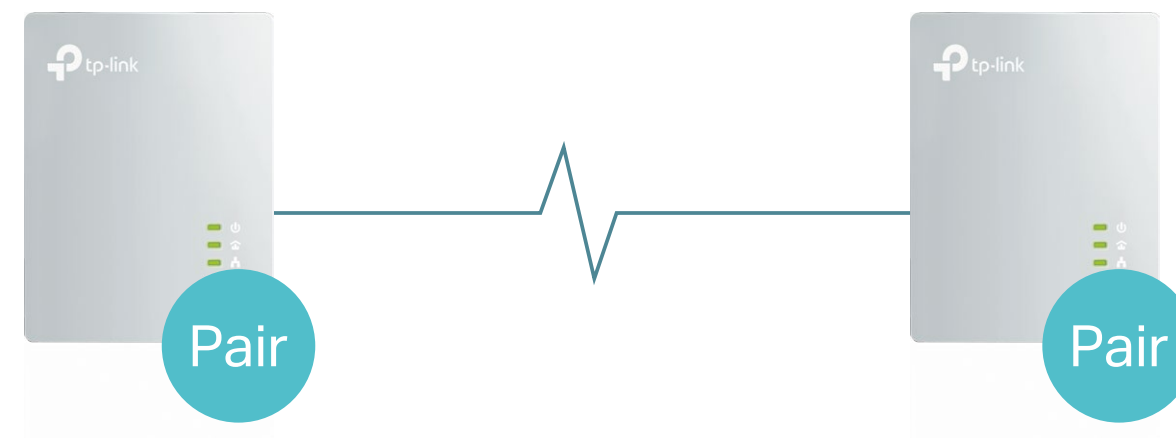

AV600 Powerline Starter Kit

Smooth HD Streaming
in Every Room

TL-PA4010 KIT

 HomePlug
AV2 600Mbps

 One-Button
Security

 Plug, Pair
and Play

Highlights

HomePlug AV2 Standard Compliant

The HomePlug AV2 standard creates high-speed data transfer rates of up to 600Mbps to support all your online activities.

One-Button Security

Simply push the Pair button on the adapters, and quickly set up a hassle-free powerline network.

Features

Speed

- Ultra-fast Powerline Speed – HomePlug AV2 standard compliant, high-speed data transfer rate of up to 600Mbps, ideal for Ultra HD streaming and online gaming
- Ethernet Port – The Ethernet port allows your TV, game console or PC to connect to the internet at high speed

Range

- 300 meters Range – Up to 300 meters / 1000 feet range over the existing household power circuit.

Security

- Pair Button – 128-bit AES encryption easily at a push of the "Pair" button

Design

- Compact Design – Small and elegant, fits your room