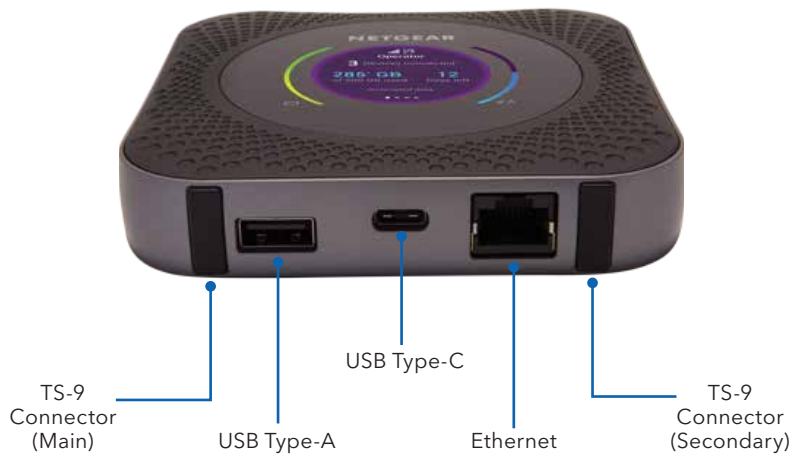

As your ultimate travel router, the Nighthawk M1 Mobile Router is a premium mobile WiFi router, plus MORE

SUPER-FAST WIRELESS INTERNET

LONG-LASTING BATTERY

TRAVEL ROUTER

DUAL BAND DUAL CONCURRENT WIFI

SIMPLE INTUITIVE APP-DRIVEN USER EXPERIENCE

IMPROVED JUMPBOOST

MEDIA STREAMING