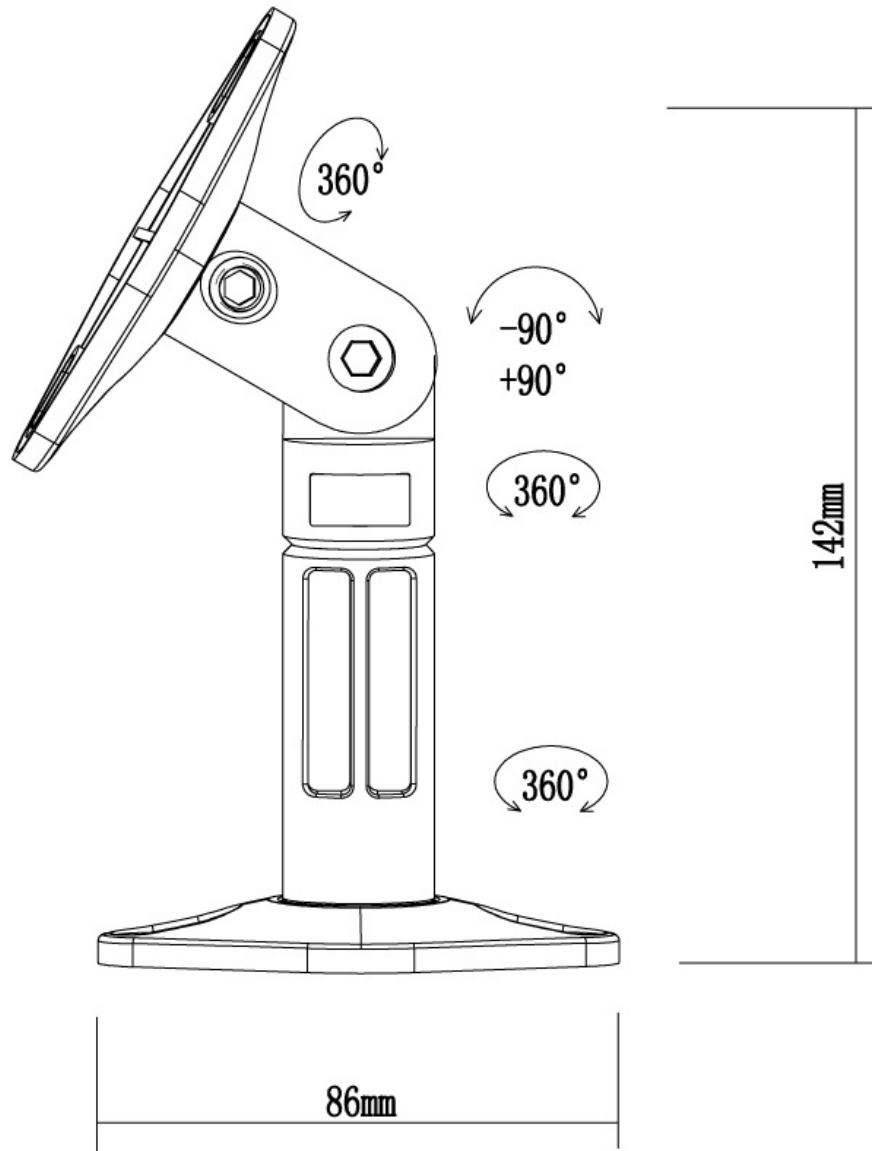

SPEAKER-W100

NEOMOUNTS SPEAKER MOUNT

Neomounts