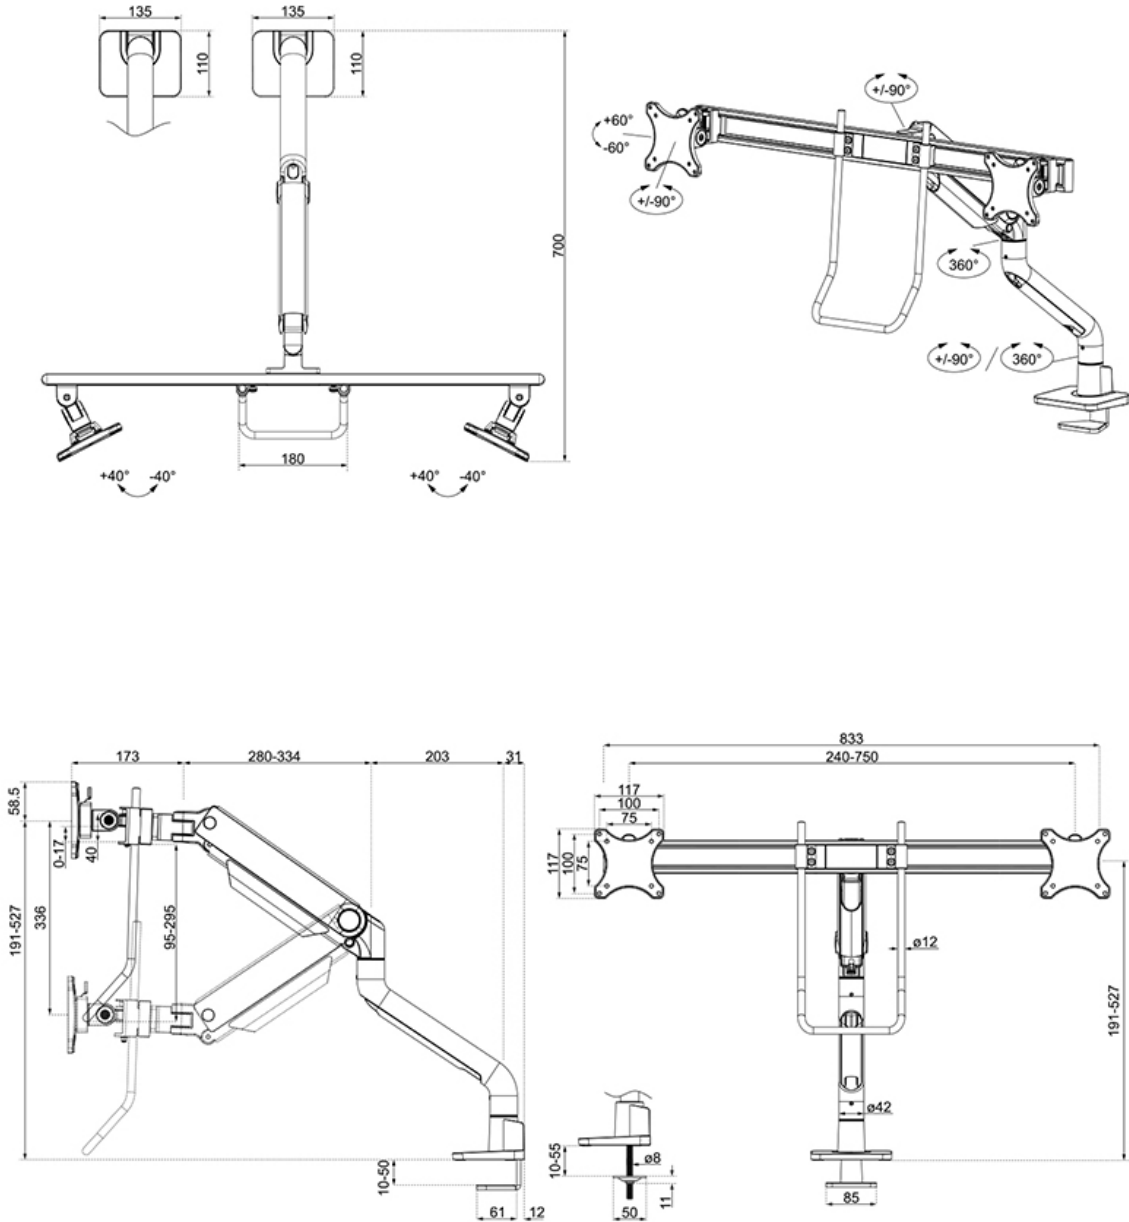

DS75S-950WH2

NEOMOUNTS MONITOR ARM DESK MOUNT

Neomounts

Measuring unit: mm