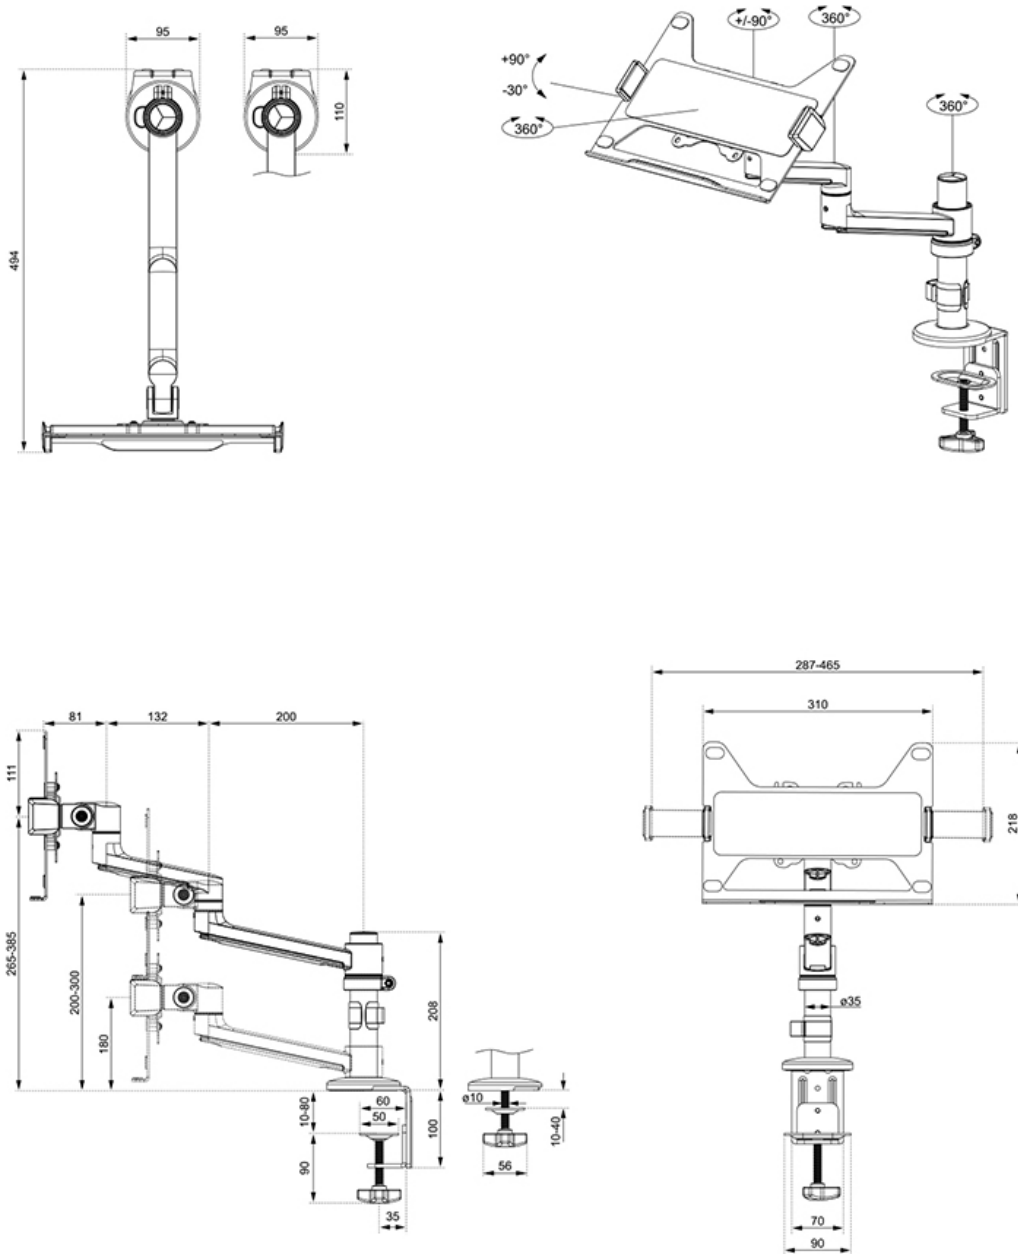

DS20-425BL1

NEOMOUNTS LAPTOP DESK MOUNT

Neomounts

Measuring unit: mm