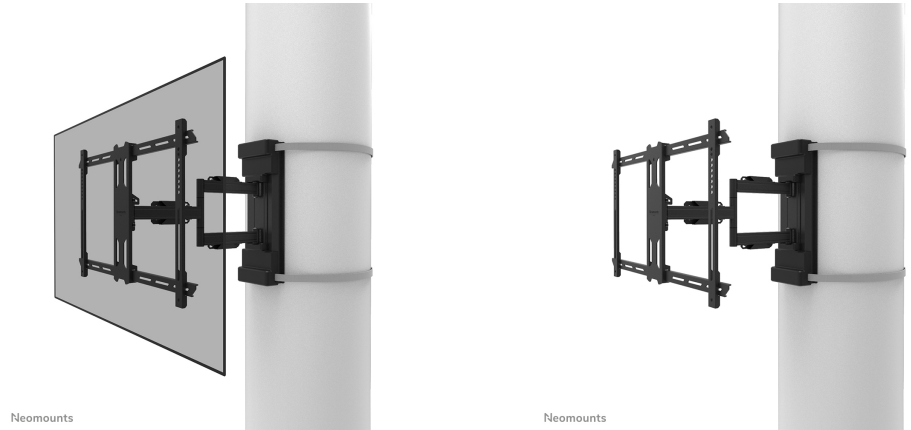

WL40S-910BL16

SPECIFICATIONS

GENERAL

Min. screen size*	40 inch
Max. screen size*	70 inch
Max. weight	45 kg (per screen)
Screens	1
VESA minimum	200x100 mm
VESA maximum	600x400 mm
Distance to wall	8,2-59 cm

FUNCTIONALITY

Type	Full motion
Depth adjustment	8,2-59 cm
Lockable	Not lockable
Tilt (degrees)	+12°, -2°
Swivel (degrees)	+45°, -45°
Rotate (degrees)	+3°, -3°
Height	52 cm
Width	71 cm
Depth	59 cm
Adjustment type	Manual Micro adjustment

NEOMOUNTS TV PILLAR MOUNT

Neomounts WL40S-910BL16 full motion pillar mount for 40-70" screens - Black

The Neomounts WL40S-910BL16 is a full motion pillar mount for screens up to 70" with a maximum weight capacity of 45 kg. The versatile tilt (14°) and swivel (90°) technology allows you to create the optimum viewing angle. The mount is suitable for Ø25-100 cm cylinder, square and rectangular pillars. Level adjustment is available for the perfect installation.

The WL40S-910BL16 has a depth of 8,2-59 cm and is suitable for screens that meet VESA hole pattern 200x100 to 600x400 mm. The pillar mount has a strap of 350 cm.

The mount is equipped with metal cable management to secure any loose cables. The ratchet clamp ensures easy installation, as well as the separate magnetic spirit level tool that is included.