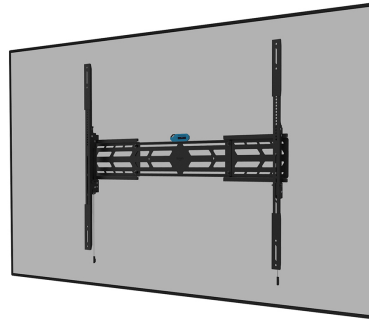

WL30S-950BL19

NEOMOUNTS HEAVY DUTY TV WALL MOUNT

SPECIFICATIONS

GENERAL

Min. screen size*	55 inch
Max. screen size*	110 inch
Max. weight	160 kg (per screen)
Screens	1
VESA minimum	100x100
VESA maximum	1500x900
Distance to wall	6,7 cm

FUNCTIONALITY

Type	Fixed
Height adjustment	0-2 cm
Width adjustment	89,3-160 cm
Lockable	Lockable - Security screw included
Rotate (degrees)	+3°, -3°
Height	93,6 cm
Width	160 cm
Depth	6,7 cm
Adjustment type	Micro adjustment

INFORMATION

Color	Black
Main material	Steel
Warranty	5 year
EAN code	8717371449551

*Please note: The inch sizes stated are just an indication, combined with the weight and VESA sizes. The maximum weight and VESA size are absolute restrictions for the products and should not be exceeded.

Neomounts