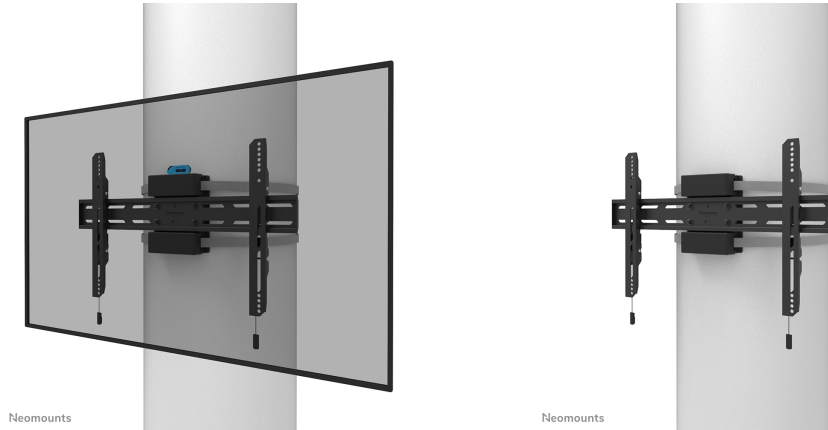

Type	Fixed
Lockable	Lockable - Security screw included
Rotate (degrees)	+3°, -3°
Height	42,5 cm
Width	68,4 cm
Depth	6,7 cm
Adjustment type	Micro adjustment

INFORMATION

Color	Black
Main material	Steel
Warranty	5 year
EAN code	8717371449520

NEOMOUNTS TV PILLAR MOUNT

Neomounts WL30S-910BL16 fixed pillar mount for 40-75" screens - Black

The Neomounts WL30S-910BL16 is a fixed pillar mount for screens up to 75" with a maximum weight capacity of 50 kg. The mount is suitable for Ø25-100 cm cylinder, square and rectangular pillars. Individual bracket height and level adjustment are available for the perfect installation.

The WL30S-910BL16 has a depth of 6,7 cm and is suitable for screens that meet VESA hole pattern 200x100 to 600x400 mm. The pillar mount has a strap of 350 cm and can be locked if required with the anti-theft screw provided or with a padlock (not included).

The mount features a nifty magnetic pull & release system, that allows you to attach the TV in a wink of an eye and secure the TV in safe and solid manner. Afterwards, the pull & release straps can be easily hidden behind the screen by clicking the magnet to the mount. The ratchet clamp ensures easy installation, as well as the separate magnetic spirit level tool that is included.