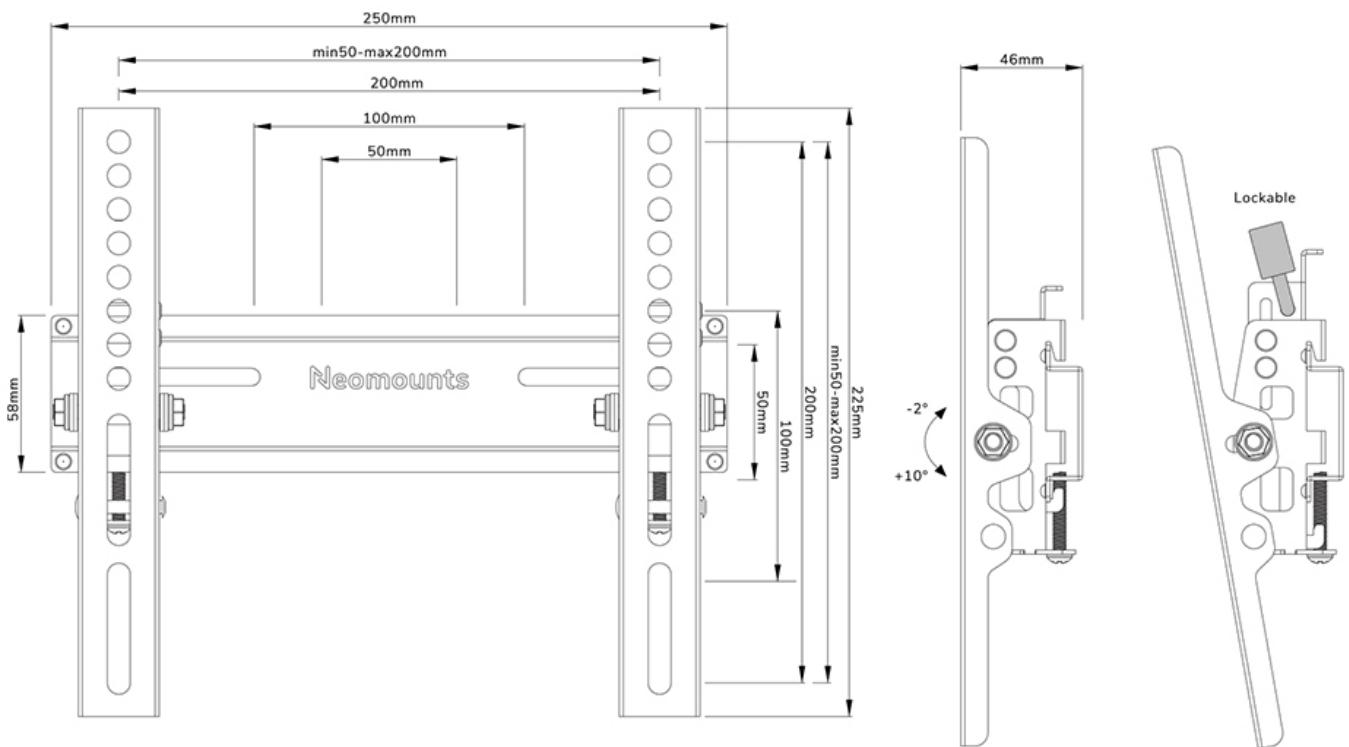

WL35-350BL12

NEOMOUNTS TV WALL MOUNT

Neomounts