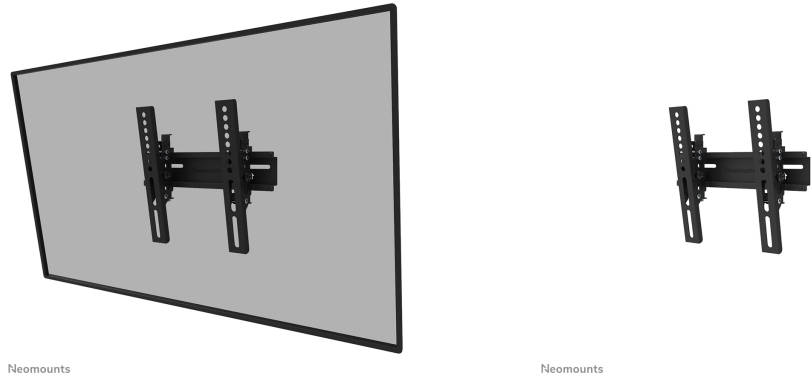

#### FUNCTIONALITY

Type	Tilt
Lockable	Lockable - Padlock not included
Tilt (degrees)	+10°, -2°
Height	22,5 cm
Width	25 cm
Depth	4,6 cm

### Neomounts WL35-350BL12 tiltable wall mount for 24-55" screens - Black

The Neomounts WL35-350BL12 is a tiltable wall mount for flat screens up to 55" with a maximum weight capacity of 25 kg. The versatile tilt technology (14°), allows you to create the optimum viewing angle.

The WL30-350BL12 has a depth of 4,6 cm and is suitable for screens that meet VESA hole pattern 50x50 to 200x200 mm. It is possible to lock the individual brackets of the mount using a padlock (not included).