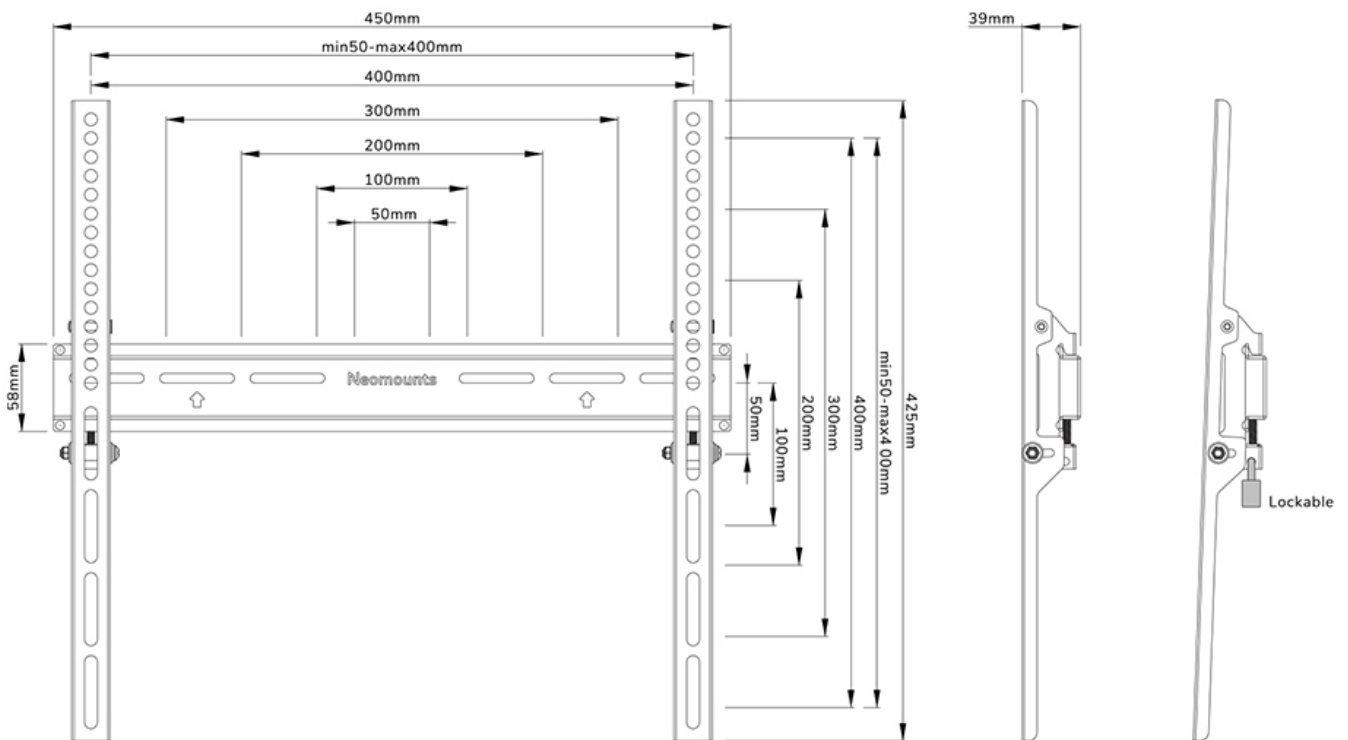

WL30-350BL14

NEOMOUNTS TV WALL MOUNT

Neomounts