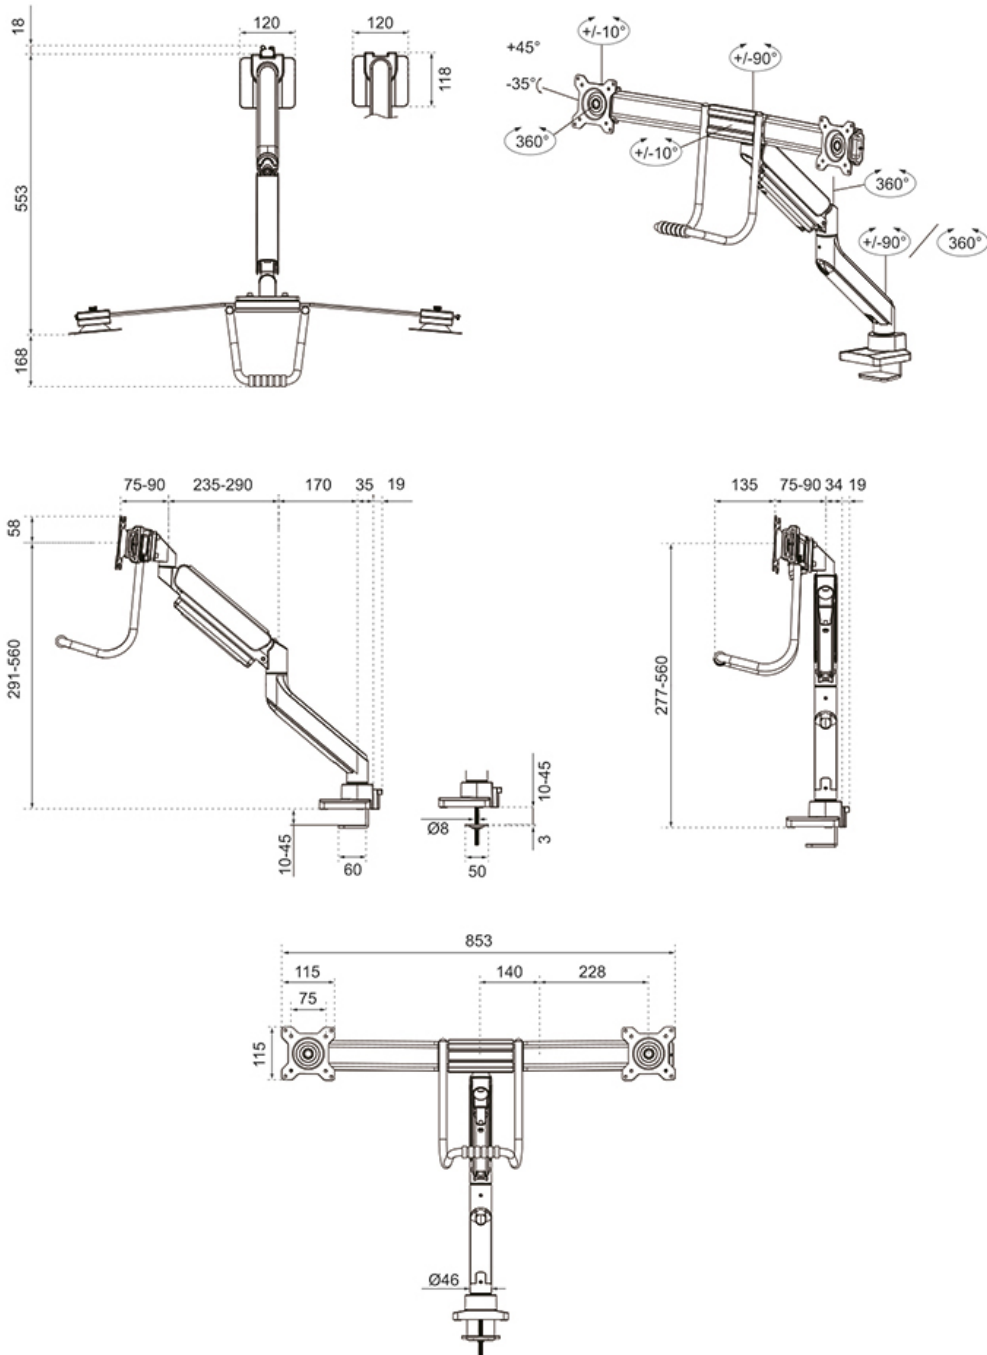

DS75-450WH2

NEOMOUNTS MONITOR ARM DESK MOUNT

Neomounts

Measuring unit: mm