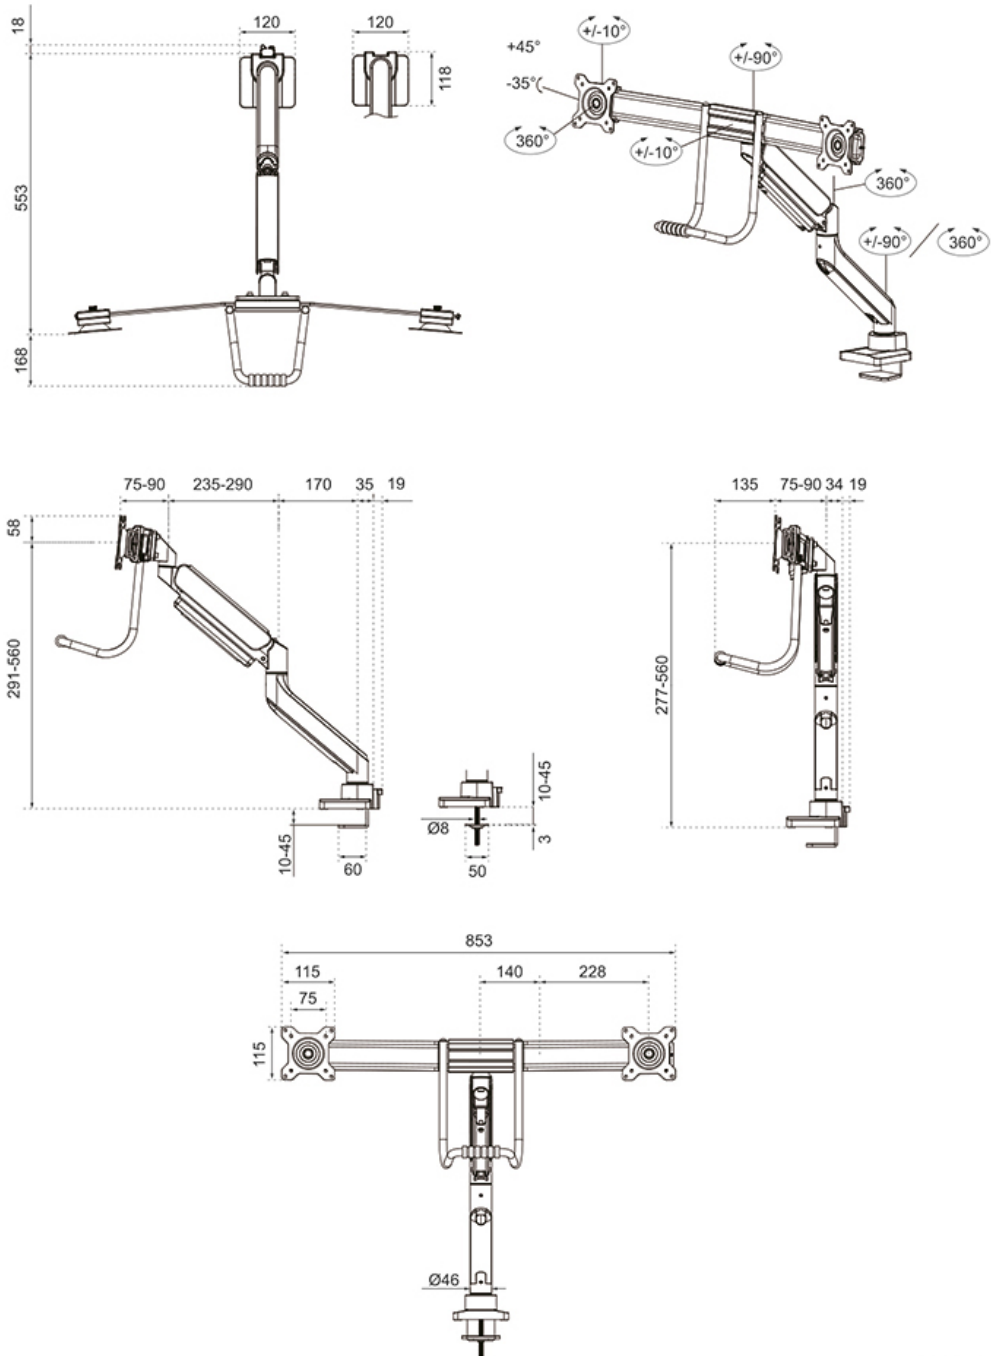

FUNCTIONALITY

Type	Full motion
Height adjustment	28 cm
Width adjustment	54 cm
Depth adjustment	68 cm
Tilt (degrees)	+10°, -10°
Swivel (degrees)	+90°, -90°
Rotate (degrees)	+180°, -180°
Height	64,6 cm
Width	76,1 cm
Depth	11,5 cm
Adjustment type	Gas spring

Neomounts

Neomounts

Neomounts DS75-450BL2 full motion Monitor Arm Desk Mount for 17-32" screens - Black

The Neomounts DS75-450BL2 NEXT Core is a full motion desk mount for two flat screens up to 32" with a maximum weight capacity of 8 kg per screen. The versatile tilt (20°), rotate (360°) and swivel (20°) technology allows the mount to change to any viewing angle to fully benefit from the capabilities of the screens. Additionally, the mount has gas spring height adjustment (27,7-56 cm) and depth adjustment (0-50,5 cm), to create the perfect working position.

The DS75-450BL2 NEXT Core features the nifty 180° stop mechanism, that allows you to safely adjust the mount even when it's placed close to a wall or separation panel without making contact with the wall. The smart cable management system ensures orderly routing of the cables.

Neomounts

Measuring unit: mm