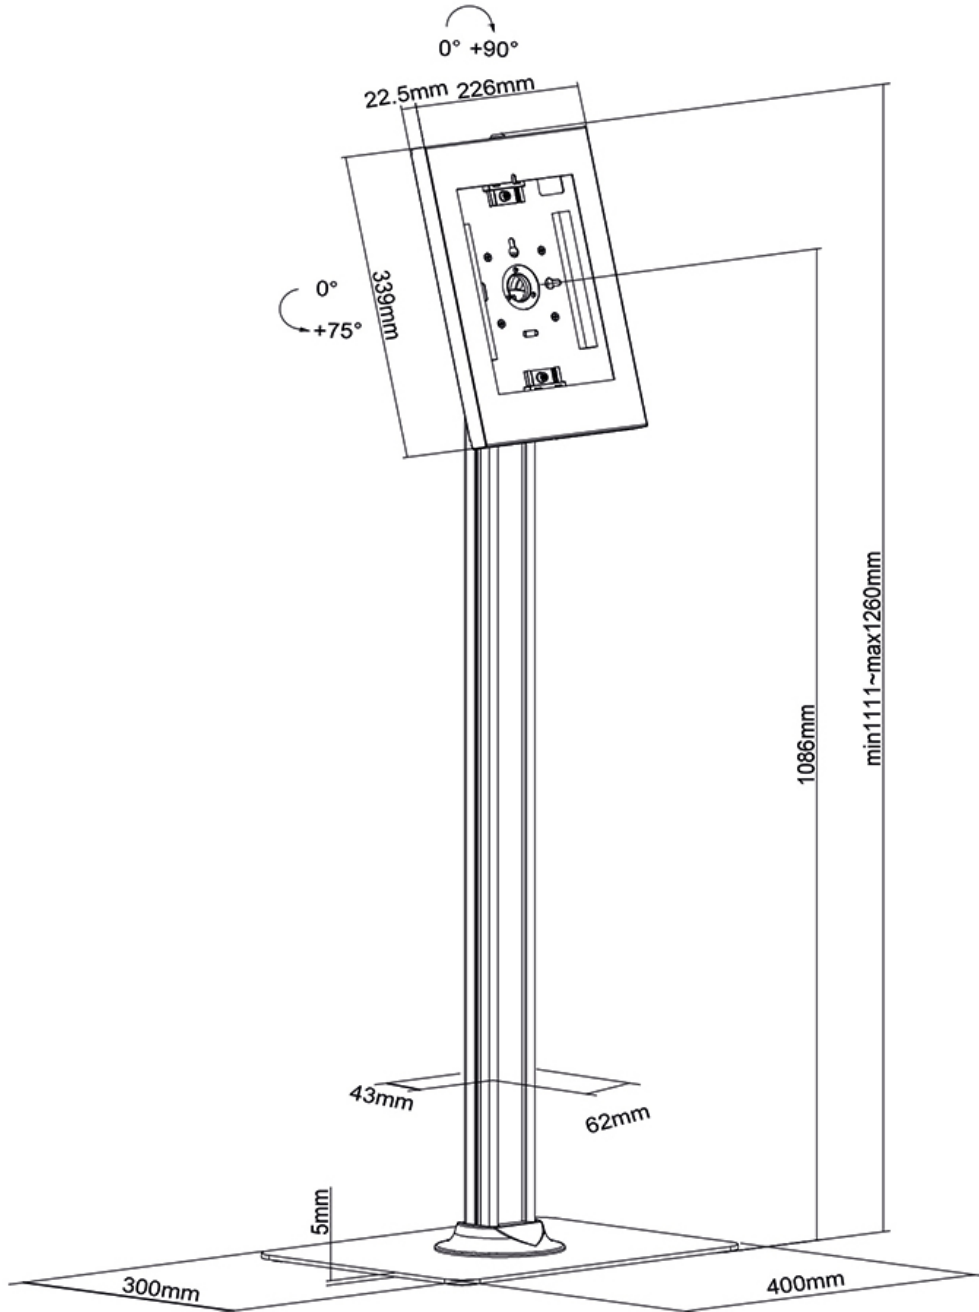

FL15-650WH1

NEOMOUNTS TABLET FLOOR STAND

Neomounts