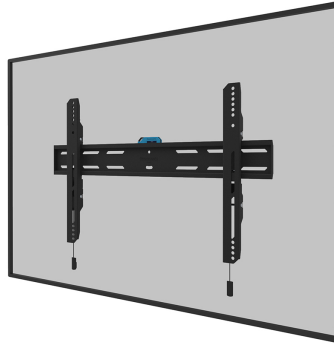

WL30S-850BL16

NEOMOUNTS TV WALL MOUNT

SPECIFICATIONS

GENERAL

Min. screen size*	40 inch
Max. screen size*	82 inch
Max. weight	70 kg (per screen)
Screens	1
VESA minimum	100x100 mm
VESA maximum	600x400 mm
Distance to wall	3,3 cm

FUNCTIONALITY

Type	Fixed
Lockable	Lockable - Security screw included
Height	42,5 cm
Width	68,4 cm
Depth	3,3 cm
Adjustment type	Micro adjustment

INFORMATION

Color	Black
Main material	Steel
Warranty	5 year
EAN code	8717371448851

Neomounts WL30S-850BL16 fixed wall mount for 40-82" screens - Black

The Neomounts WL30S-850BL16 LEVEL is a fixed wall mount for flat screens up to 82" with a maximum weight capacity of 70 kg. Height and level adjustment is available for the perfect installation.

The LEVEL 850 wall mount has a depth of 3,3 cm and is suitable for screens that meet VESA hole pattern 100x100 to 600x400mm. It is possible to lock the wall mount using the included anti-theft screw or a padlock (not included).