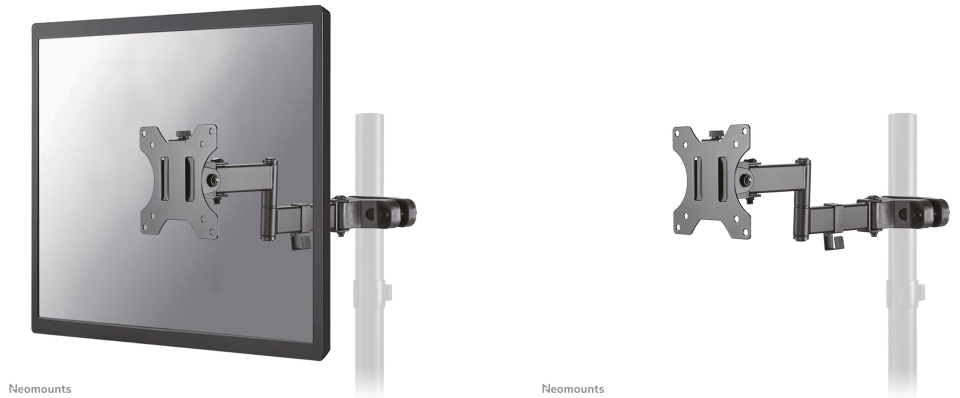

#### FUNCTIONALITY

Type	Tilt Rotate Swivel Full motion
Tilt (degrees)	+30°, -30°
Swivel (degrees)	180°
Rotate (degrees)	360°
Height	14,2 cm
Width	11,4 cm
Depth	35 cm

### Neomounts FL40-450BL11 full motion TV pole mount (Ø28-60 mm) for 17-32" screens - Black

The Neomounts FL40-450BL11 is a full motion pole mount for flat screens up to 32" with a maximum weight capacity of 8 kg. The versatile tilt (60°), swivel (180°) and rotate (360°) technology allows you to create the optimum viewing angle.

The FL40-450BL11 has a depth of 8,1-35 cm and is suitable for screens that meet VESA hole pattern 75x75 to 100x100 mm. The mount includes a nifty Quick-release VESA, that allows you to attach the TV in a wink of an eye. The mount is equipped with a cable management system to secure and route any loose cables.