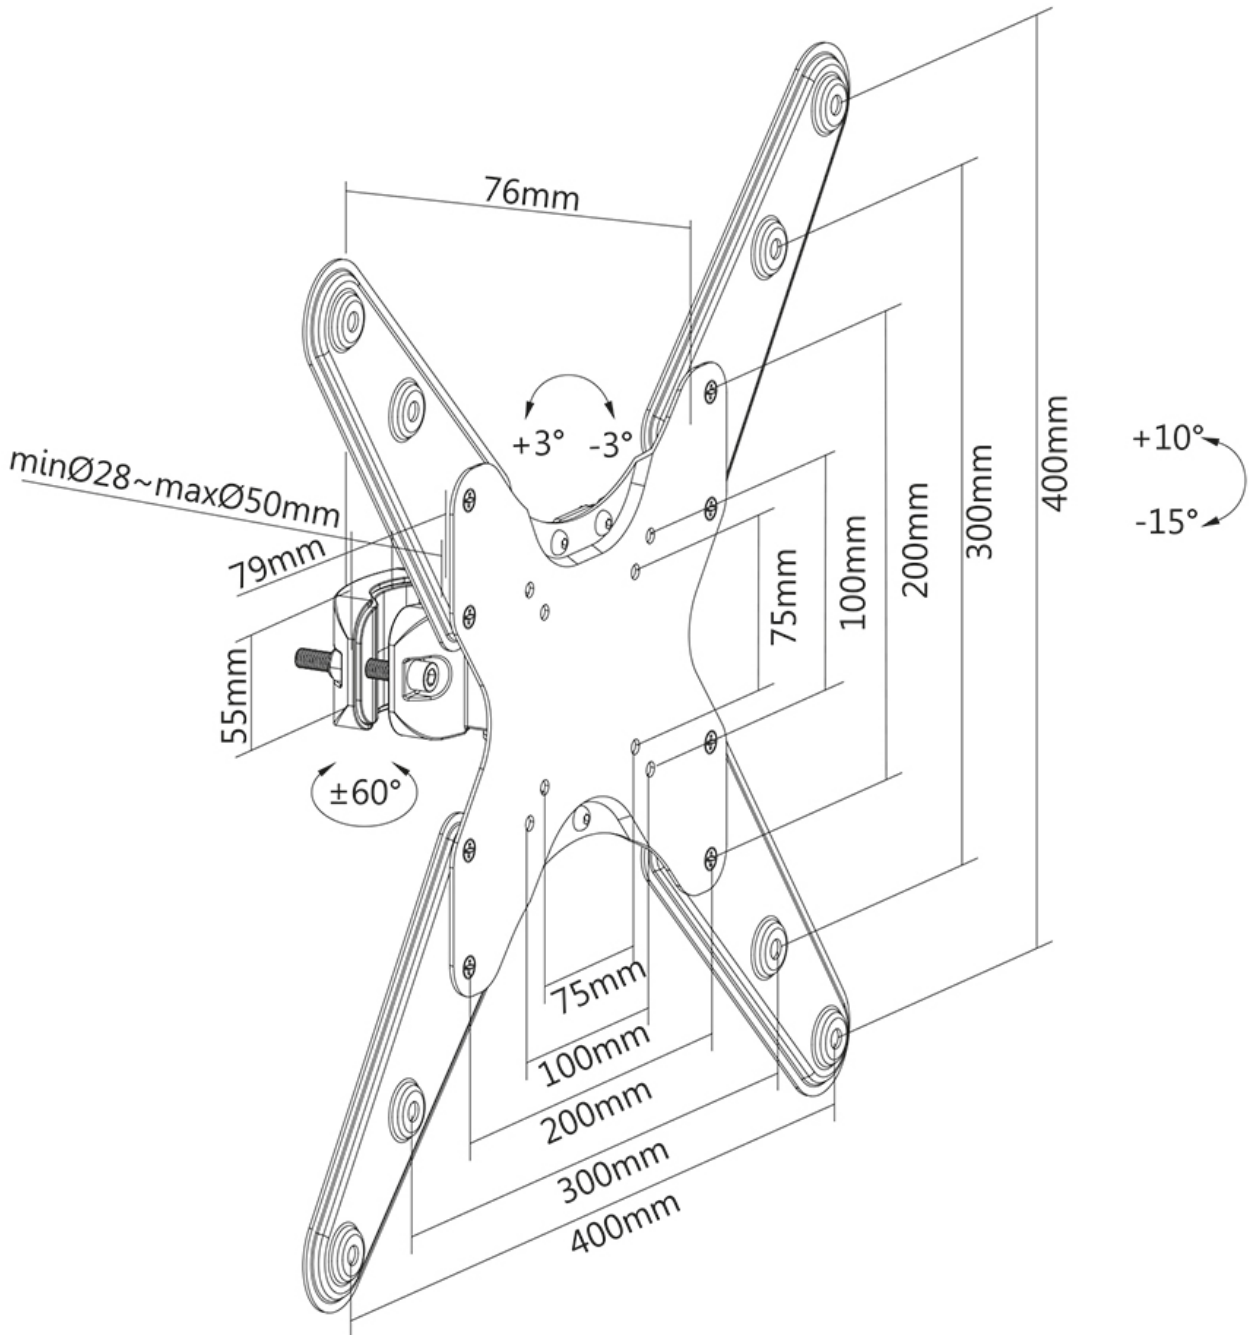

FUNCTIONALITY

Type	Tilt Rotate Swivel
Tilt (degrees)	+10°, -15°
Swivel (degrees)	120°
Height	45 cm
Width	45 cm
Depth	12,2 cm

INFORMATION

Color	Black
Main material	Steel
Warranty	5 year
EAN code	8717371449001

*Please note: The inch sizes stated are just an indication, combined with the weight and VESA sizes. The maximum weight and VESA size are absolute restrictions for the products and should not be exceeded.

Neomounts FL40-430BL14 full motion TV pole mount (Ø28-50 mm) for 32-55" screens - Black

The Neomounts FL40-430BL14 is a full motion pole mount for flat screens up to 55" with a maximum weight capacity of 25 kg. The versatile tilt (25°) and swivel (120°) technology allows you to create the optimum viewing angle. The mount can be levelled for the perfect installation.

The FL40-430BL14 has a depth of 7,6 cm and is suitable for screens that meet VESA hole pattern 75x75 to 400x400 mm.

FL40-430BL14

NEOMOUNTS TV POLE MOUNT

Neomounts