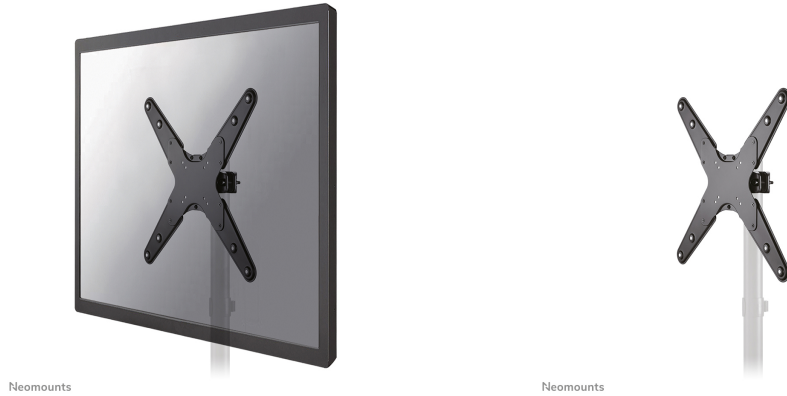

FL40-430BL14

NEOMOUNTS TV POLE MOUNT

SPECIFICATIONS

GENERAL

Min. screen size*	32 inch
Max. screen size*	55 inch
Min. weight	0 kg (per screen)
Max. weight	25 kg (per screen)
Screens	1
VESA minimum	75x75 mm
VESA maximum	400x400 mm
Distance to wall	7,6 cm

FUNCTIONALITY

Type	Tilt Rotate Swivel
Tilt (degrees)	+10°, -15°
Swivel (degrees)	120°
Height	45 cm
Width	45 cm
Depth	12,2 cm

INFORMATION

Color	Black
Main material	Steel
Warranty	5 year
EAN code	8717371449001

Neomounts FL40-430BL14 full motion TV pole mount (Ø28-50 mm) for 32-55" screens - Black

The Neomounts FL40-430BL14 is a full motion pole mount for flat screens up to 55" with a maximum weight capacity of 25 kg. The versatile tilt (25°) and swivel (120°) technology allows you to create the optimum viewing angle. The mount can be levelled for the perfect installation.

The FL40-430BL14 has a depth of 7,6 cm and is suitable for screens that meet VESA hole pattern 75x75 to 400x400 mm.

FL40-430BL14

NEOMOUNTS TV POLE MOUNT

Neomounts