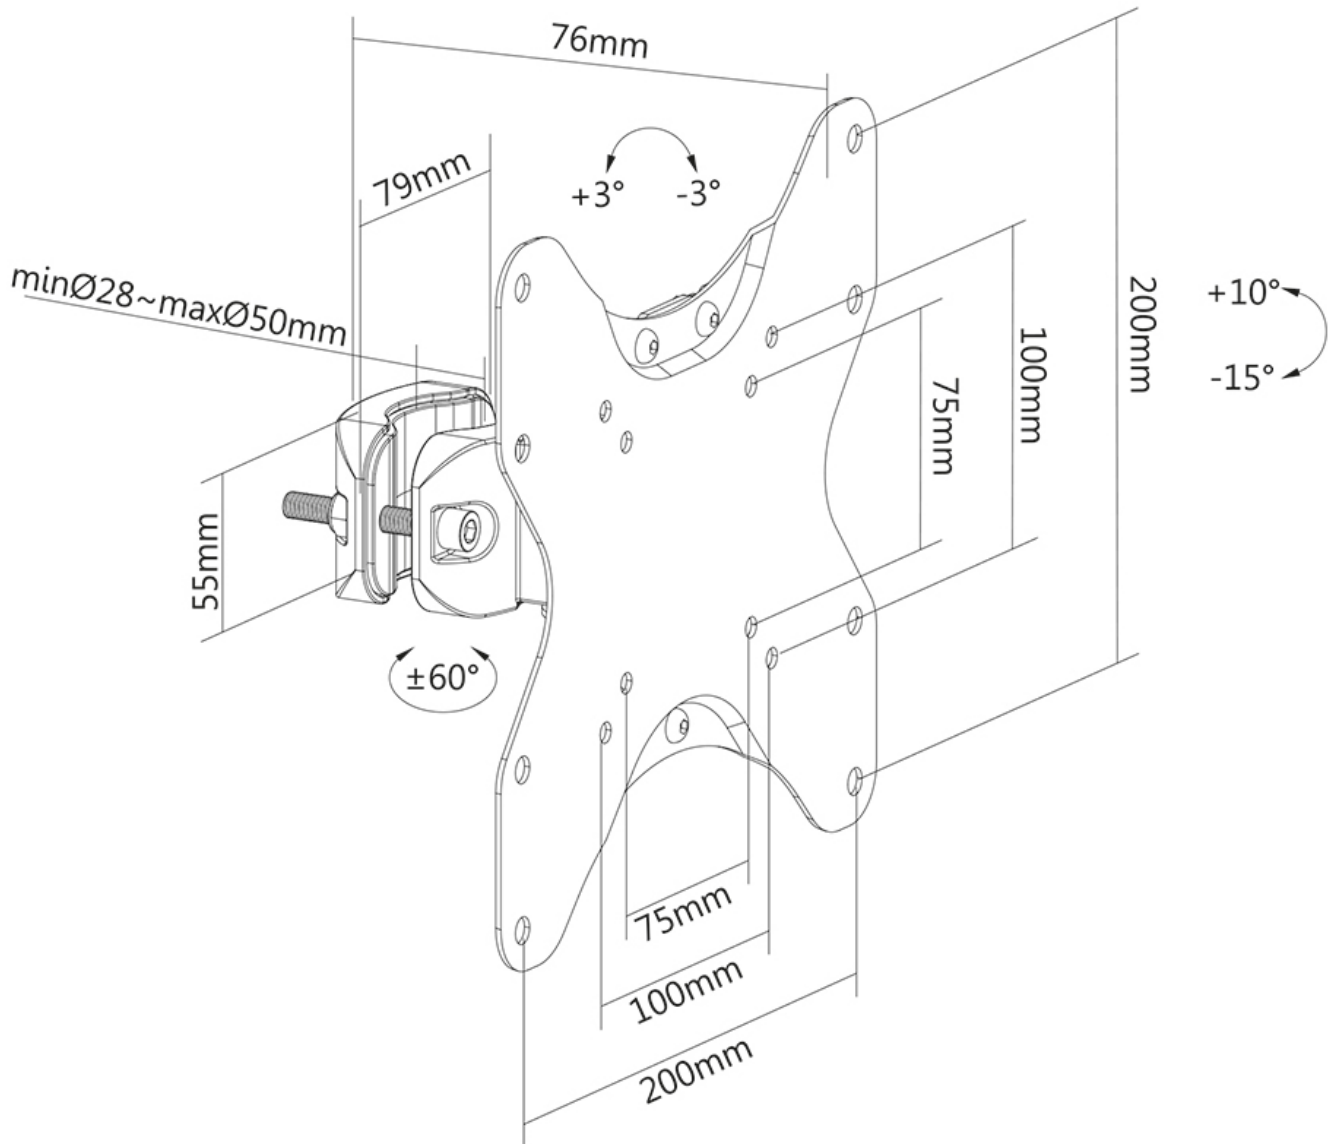

FUNCTIONALITY

Type	Tilt Rotate Swivel
Tilt (degrees)	+10°, -15°
Swivel (degrees)	120°
Height	22,6 cm
Width	22,6 cm
Depth	12,2 cm

INFORMATION

Color	Black
Main material	Steel
Warranty	5 year
EAN code	8717371448998

*Please note: The inch sizes stated are just an indication, combined with the weight and VESA sizes. The maximum weight and VESA size are absolute restrictions for the products and should not be exceeded.

Neomounts FL40-430BL12 full motion TV pole mount (Ø28-50 mm) for 23-42" screens - Black

The Neomounts FL40-430BL12 is a full motion pole mount for flat screens up to 42" with a maximum weight capacity of 25 kg. The versatile tilt (25°) and swivel (120°) technology allows you to create the optimum viewing angle. The mount can be levelled for the perfect installation.

The FL40-430BL12 has a depth of 7,6 cm and is suitable for screens that meet VESA hole pattern 75x75 to 200x200 mm.

FL40-430BL12

NEOMOUNTS TV POLE MOUNT

Neomounts