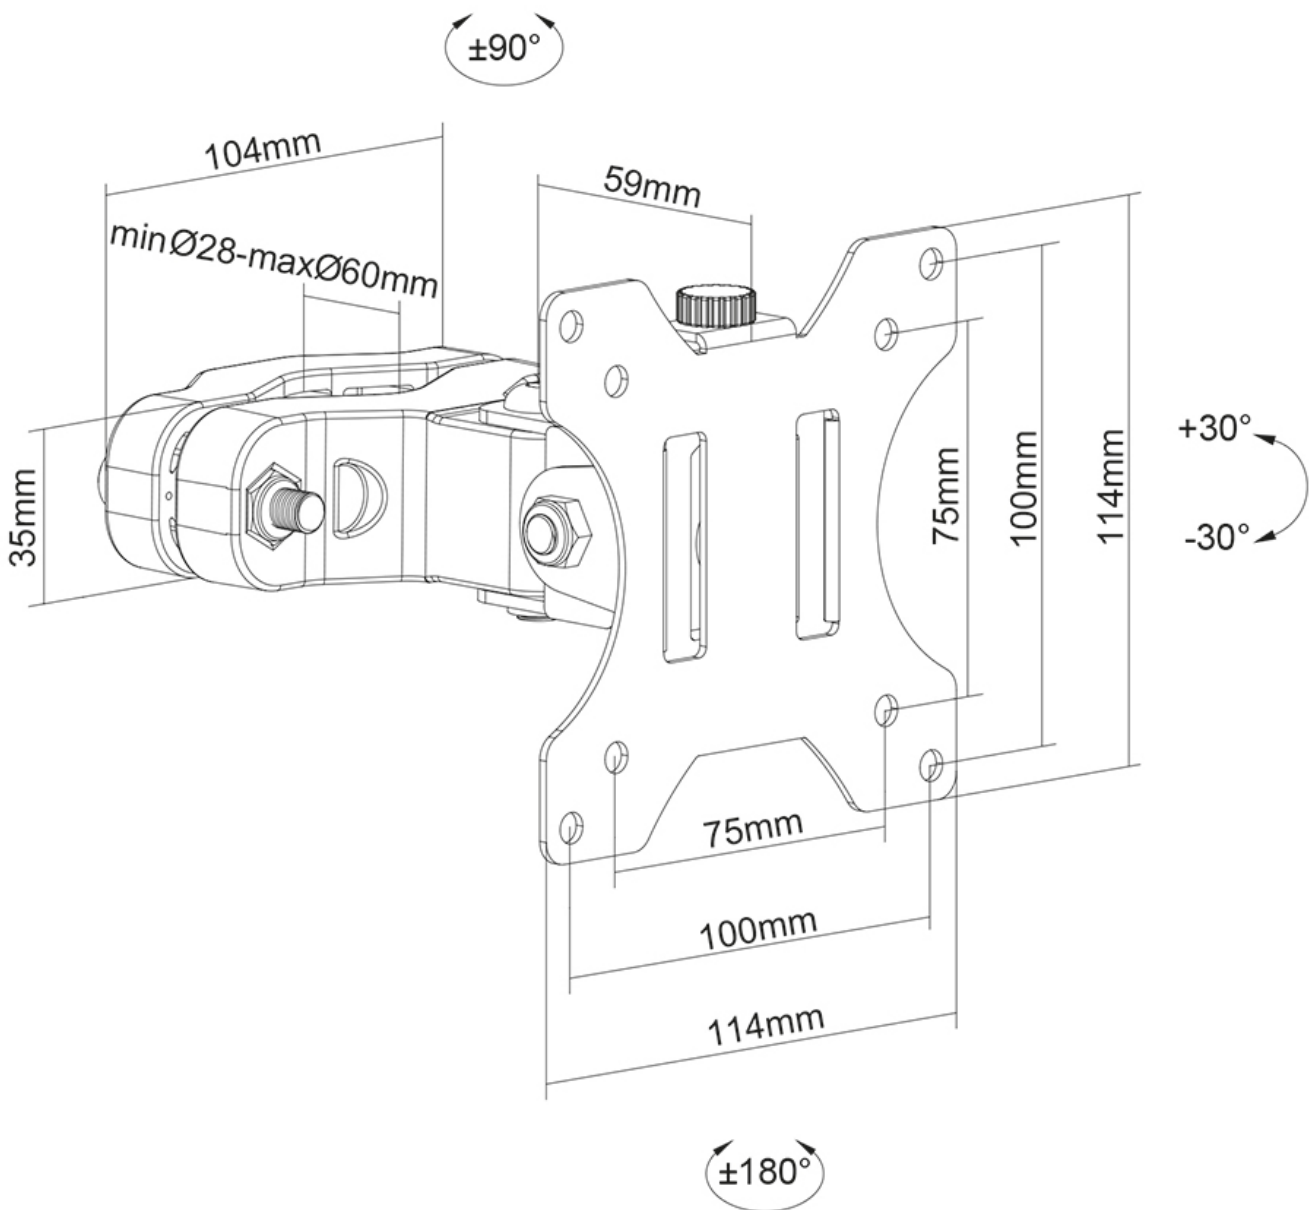

FL40-430BL11

NEOMOUNTS TV POLE MOUNT

Neomounts