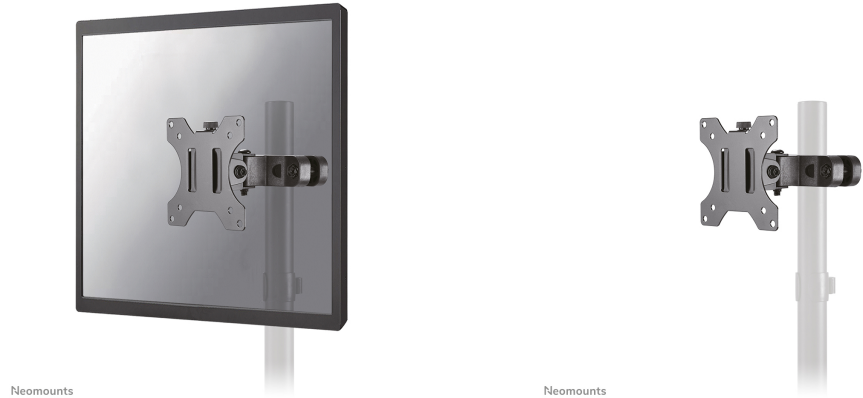

## FL40-430BL11

#### FUNCTIONALITY

Type	Tilt Rotate Swivel
Tilt (degrees)	+30°, -30°
Swivel (degrees)	180°
Rotate (degrees)	360°
Height	11,4 cm
Width	11,4 cm
Depth	14 cm

### Neomounts FL40-430BL11 full motion TV pole mount (Ø28-60 mm) for 17-32" screens - Black

The Neomounts FL40-430BL11 is a full motion pole mount for flat screens up to 32" with a maximum weight capacity of 8 kg. The versatile tilt (60°), swivel (180°) and rotate (360°) technology allows you to create the optimum viewing angle.

The FL40-430BL11 has a depth of 11 cm and is suitable for screens that meet VESA hole pattern 75x75 to 100x100 mm. The mount includes a nifty Quick-release VESA, that allows you to attach the TV in a wink of an eye.