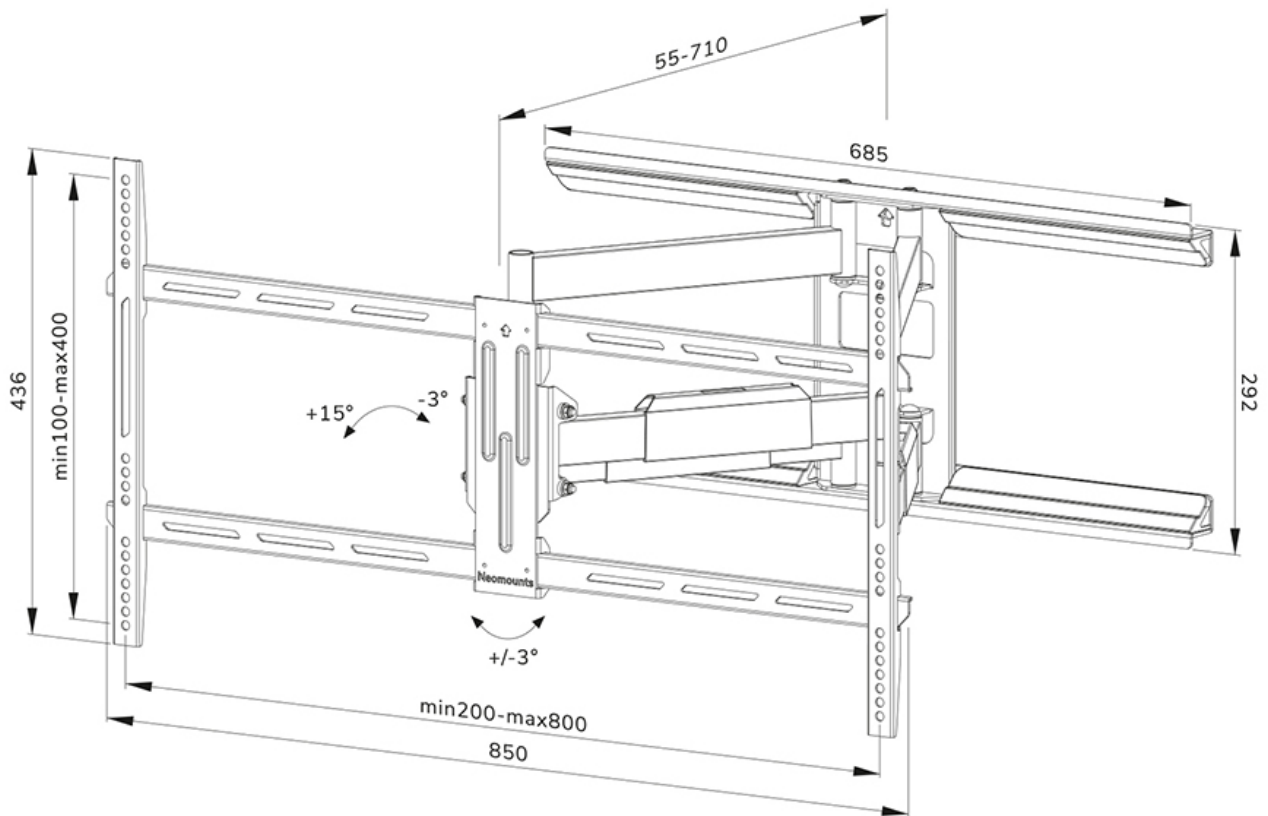

FUNCTIONALITY

Type	Full motion Tilt Swivel
Lockable	Not lockable
Tilt (degrees)	+15°, -3°
Swivel (degrees)	54°
Height	43,6 cm
Width	85 cm
Depth	5,5 cm

INFORMATION

Color	Black
Main material	Steel
Warranty	5 year
EAN code	8717371448769

Neomounts

Neomounts

Neomounts WL40-550BL18 full motion wall mount for 43-75" screens - Black

The Neomounts WL40-550BL18 LEVEL is a full motion wall mount for flat screens up to 75" with a maximum weight capacity of 45 kg. The versatile tilt (18°) and swivel (54°) technology allows you to create the optimum viewing angle. The mount can be levelled for the perfect installation.

The LEVEL 550 wall mount has a depth of 5,5-71 cm and is suitable for screens that meet VESA hole pattern 200x100 to 800x400 mm.

The WL40-550BL18 features a nifty Easy-release system, that allows you to attach the TV in a wink of an eye. The mount is equipped with cable management, to secure any loose cables on the back of the screen.

WL40-550BL18

NEOMOUNTS TV WALL MOUNT

Neomounts

Measuring unit: mm