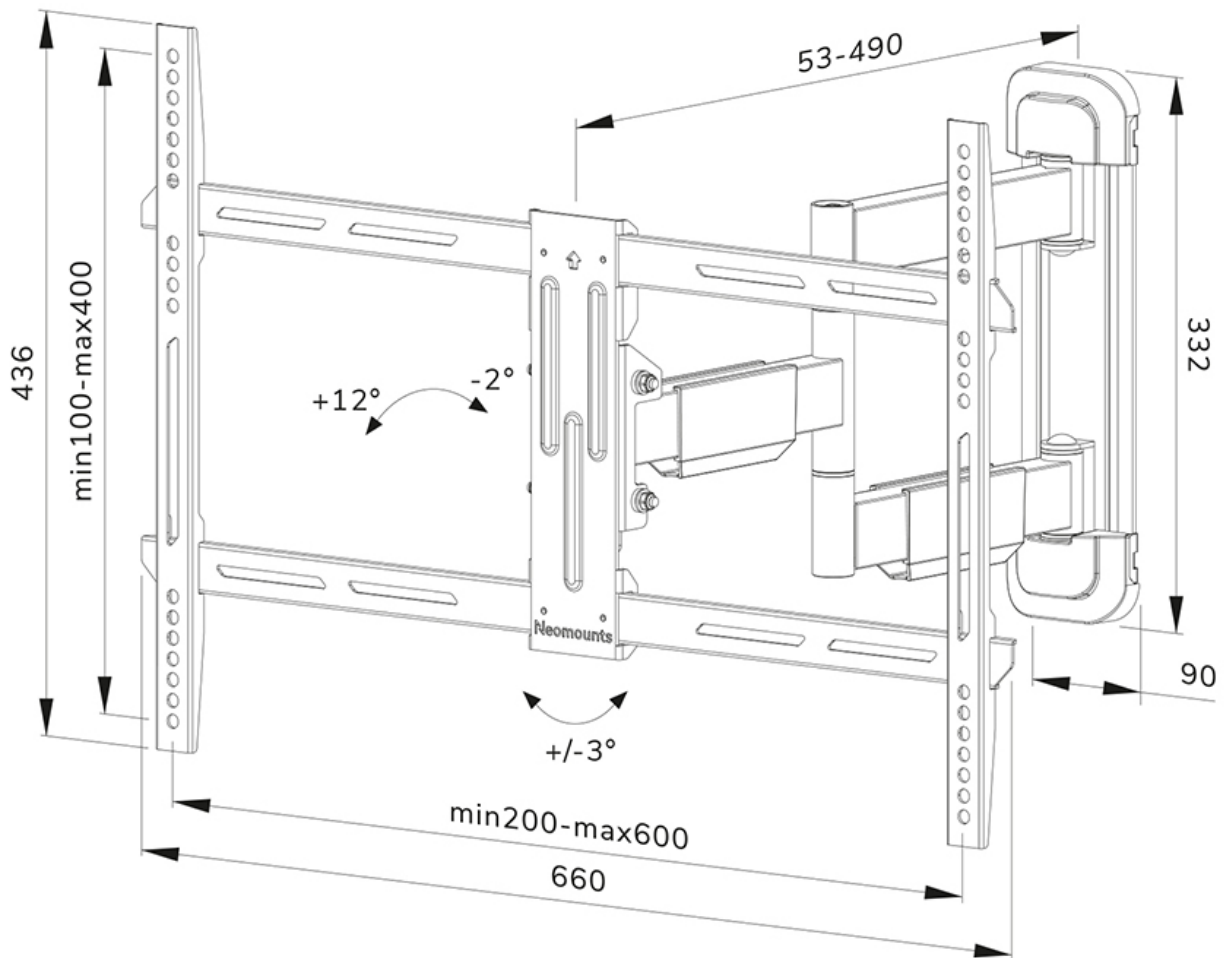

#### FUNCTIONALITY

Type	Full motion Tilt Swivel
Lockable	Not lockable
Tilt (degrees)	+12°, -2°
Swivel (degrees)	+45°, -45°
Height	43,6 cm
Width	66 cm
Depth	5,3 cm

### Neomounts WL40-550BL16 full motion wall mount for 40-65" screens - Black

The Neomounts WL40-550BL16 LEVEL is a full motion wall mount for flat screens up to 65" with a maximum weight capacity of 40 kg. The versatile tilt (14°) and swivel (+45°/-45°) technology allows you to create the optimum viewing angle. The mount can be levelled for the perfect installation.

The LEVEL 550 wall mount has a depth of 5,3-49 cm and is suitable for screens that meet VESA hole pattern 200x100 to 600x400 mm.

The WL40-550BL16 features a nifty Easy-release system, that allows you to attach the TV in a wink of an eye. The mount is equipped with cable management, to secure any loose cables on the back of the screen.

WL40-550BL16

NEOMOUNTS TV WALL MOUNT

Neomounts

Measuring unit: mm