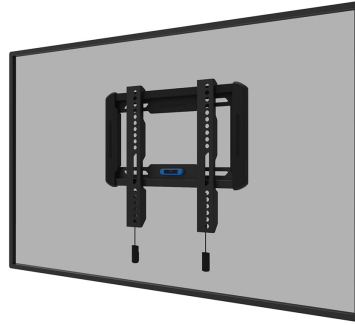

WL30-550BL12

NEOMOUNTS TV WALL MOUNT

SPECIFICATIONS

GENERAL

Min. screen size*	24 inch
Max. screen size*	55 inch
Max. weight	45 kg (per screen)
Screens	1
VESA minimum	50x50 mm
VESA maximum	200x200 mm
Distance to wall	2,3 cm

FUNCTIONALITY

Type	Fixed
Lockable	Lockable - Security screw included
Height	28,7 cm
Width	31,5 cm
Depth	2,3 cm

INFORMATION

Color	Black
Main material	Steel
Warranty	5 year
EAN code	8717371448639

*Please note: The inch sizes stated are just an indication, combined with the weight and VESA sizes. The maximum weight and VESA size are absolute restrictions for the products and should not be exceeded.

Neomounts

Neomounts

Neomounts WL30-550BL12 fixed wall mount for 24-55" screens - Black

The Neomounts WL30-550BL12 LEVEL is a fixed wall mount for flat screens up to 55" with a maximum weight capacity of 45 kg.

The LEVEL 550 wall mount is ultra-flat with a depth of 2,3 cm and is suitable for screens that meet VESA hole pattern 50x50 to 200x200mm.

The WL30-550BL12 features a nifty magnetic pull & release system, that allows you to attach the TV in a wink of an eye and secure the TV in safe and solid manner. Afterwards, the pull & release straps can be easily hidden behind the screen by clicking the magnet to the mount. The integrated spirit level assures easy installation of the mount.