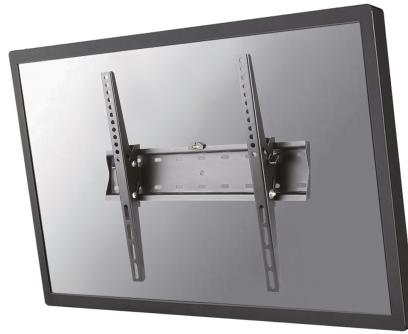

FPMA-W350BLACK

NEOMOUNTS TV WALL MOUNT

SPECIFICATIONS

GENERAL

Min. screen size*	32 inch
Max. screen size*	55 inch
Max. weight	40 kg (per screen)
Screens	1
VESA minimum	200x200 mm
VESA maximum	400x400 mm
Distance to wall	5,3 cm

FUNCTIONALITY

Type	Tilt
Height adjustment	42,5 cm
Width adjustment	43,3 cm
Depth adjustment	5,3 cm
Tilt (degrees)	24°

INFORMATION

Color	Black
Main material	Steel
Warranty	5 year
EAN code	8717371448394

*Please note: The inch sizes stated are just an indication, combined with the weight and VESA sizes. The maximum weight and VESA size are absolute restrictions for the products and should not be exceeded.

Neomounts