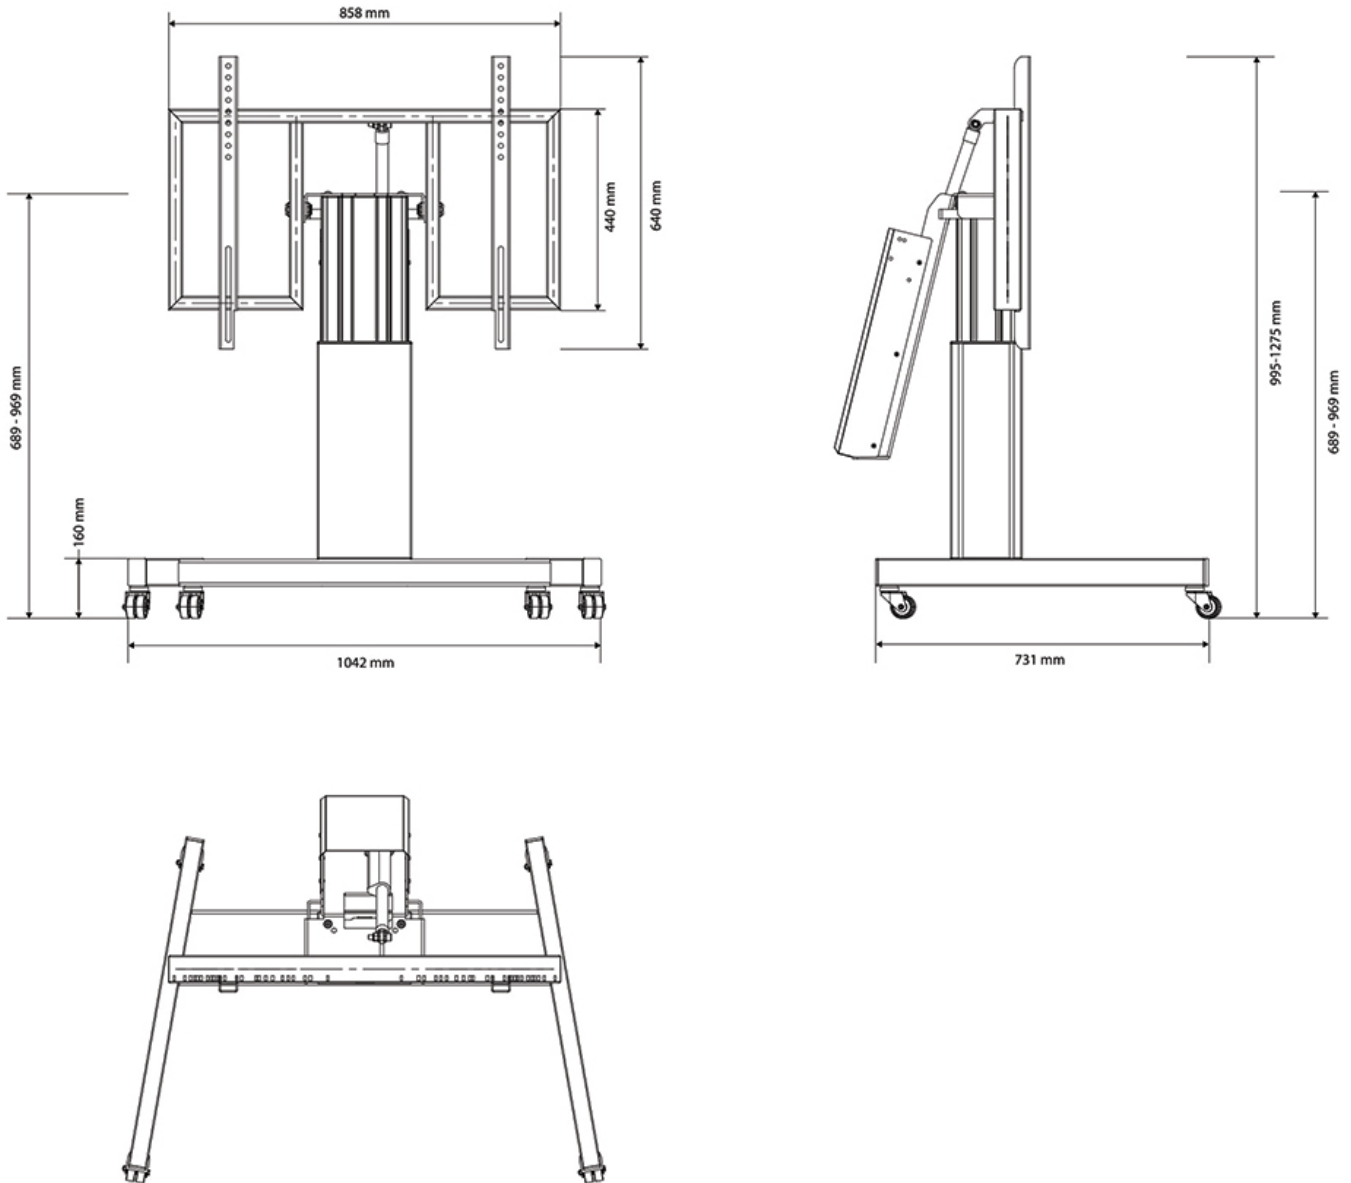

NEOMOUNTS MOTORISED FLOOR STAND

Neomounts