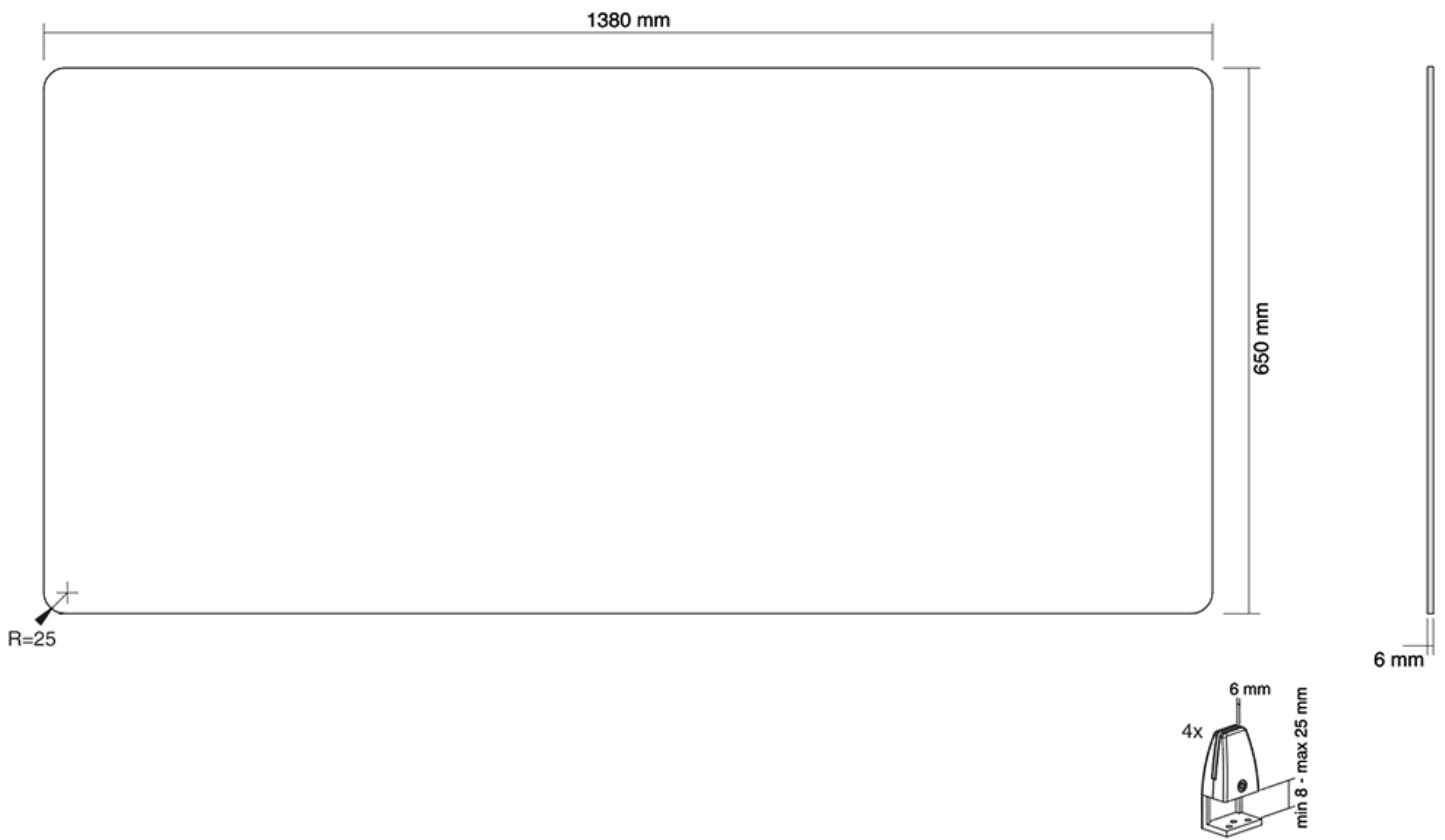

NS-GLSPROTECT140 NEOMOUNTS SAFETY SCREEN

SPECIFICATIONS

GENERAL

Desk mount Clamp

FUNCTIONALITY

Type Fixed
Height adjustment 65 cm
Width adjustment 138 cm
Depth adjustment 0.6 cm

INFORMATION

Color Transparent
Warranty 5 year
EAN code 8717371448370

With the NS-GLSPROTECT, the workplace can be shielded from the front and side in a durable and stylish way, to create extra safety and distance from others. The series consists of 4 models with different sizes; the NS-GLSPROTECT100, NS-GLSPROTECT120, NS-GLSPROTECT140 and NS-GLSPROTECT160, for respectively 1 m, 1,2 m, 1,4 m and 1,6 m desks. All models are 65 cm high and 6 mm thick and made of laminated and tempered glass. The tempered glass adds an extra safety aspect to the screens; the transparent film between the two layers of glass increases the resistance and ensures that the glass stays in place and does not shatter, in the extreme case that the glass of the screen should break. The NS-GLSPROTECT models can be easily attached to the desk with two clamps and therefore move with the height-adjustable desk. The models can be used as desired for both the front and the sides of the desk, to create optimal safety. When mounted to the side of an average desk, the screen protrudes beyond the desk, automatically creating a barrier between the user and any person at the desk next to it. The NS-GLSPROTECT products are 100% recyclable, very user-friendly, easy to install and easy to clean.

Dimensions: 1380x650x6 mm

Net weight: 13,8 kg

NS-GLSPROTECT140 NEOMOUNTS SAFETY SCREEN

Neomounts