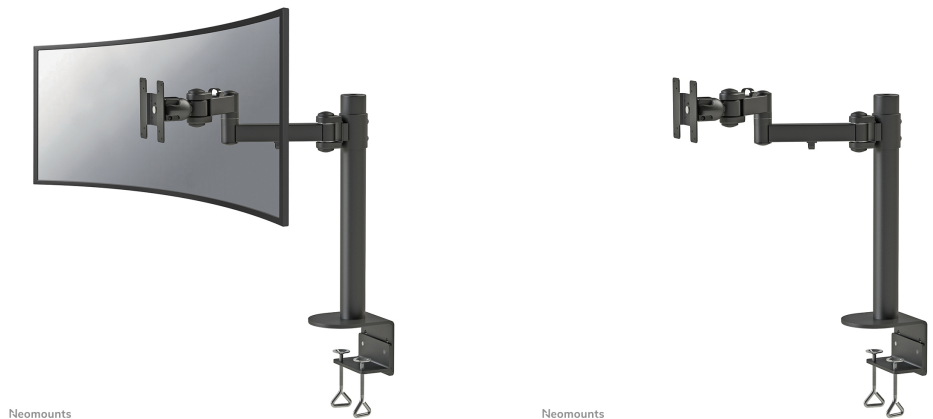

FUNCTIONALITY

Type	Full motion Tilt Rotate Swivel
Height adjustment	37,6-47,8 cm
Depth adjustment	7-44,3 cm
Tilt (degrees)	25°
Swivel (degrees)	180°
Rotate (degrees)	360°
Width	13 cm
Adjustment type	Manual

Neomounts Full Motion Monitor Arm Desk Mount (clamp) for 10-49" Curved Monitor Screen, Height Adjustable - Black

The Neomounts desk mount, model FPMA-D960BLACKPLUS is a tilt-, swivel and rotatable desk mount for curved screens up to 49". This mount is a great choice for space saving placement on desks using a desk clamp.

Neomounts versatile tilt (25°), rotate (360°) and swivel (180°) technology allows the mount to change to any viewing angle to fully benefit from the capabilities of the curved screen. The mount is manually height adjustable from 37 to 48 centimetres. Depth adjustable from 7 to 44 centimetres. An innovative cable management conceals and routes cables from mount to curved screen. Hide your cables to keep the workplace nice and tidy.

Neomounts FPMA-D960BLACKPLUS has three pivot points and is suitable for screens up to 49" (124 cm). The weight capacity of this product is 20 kg each screen. This monitor arm is therefore extremely suitable for widescreens and curved screens. The desk mount is suitable for screens that meet VESA hole pattern 75x75 or 100x100mm. Different hole patterns can be covered using Neomounts VESA adapter plates.