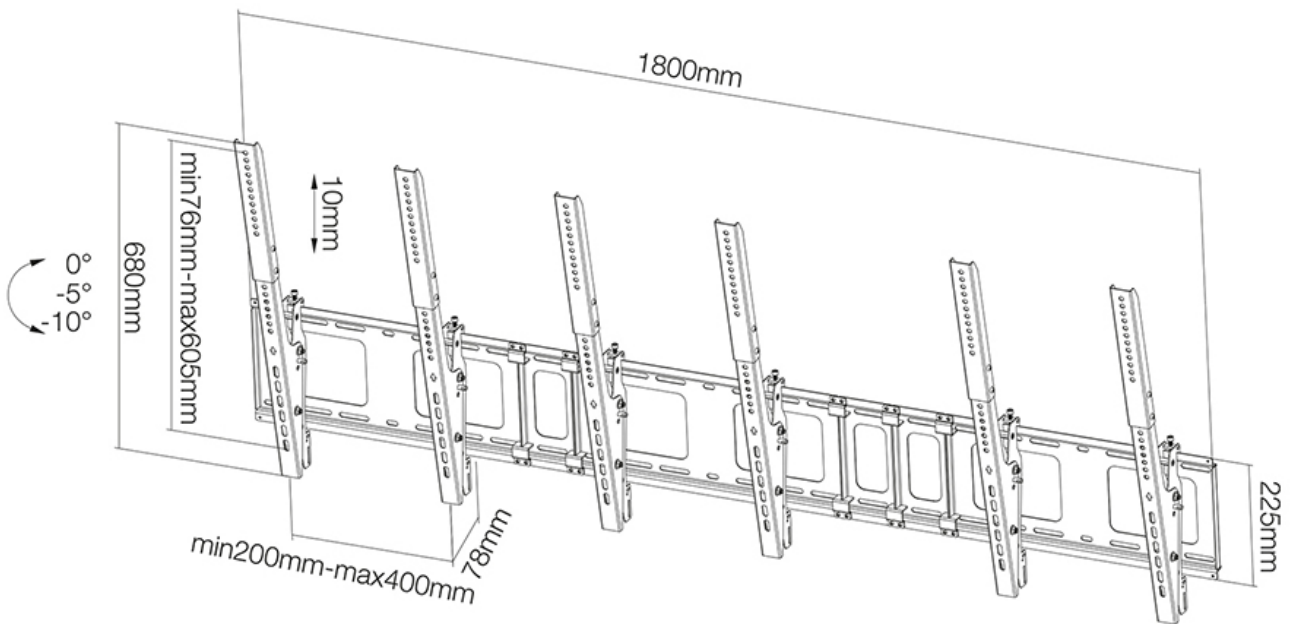

NS-WMB300PBLACK NEOMOUNTS MENU BOARD WALL MOUNT

Neomounts