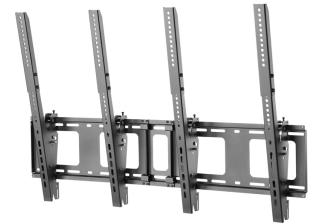

Neomounts

Neomounts Menu Board Wall Mount for 40"-52" Screen, Vertical Mounting - Black

The Neomounts menu board wall mount (vertical mounting), model NS-WMB200PBLACK is a tiltable wall mount for two flat screens up to 52" (132 cm). This mount is a great choice when you want the ultimate viewing flexibility with your flat screen. Neomounts tilt (0°/-5°/-10°) technology allows the mount to change to any viewing angle to fully benefit from the capabilities of the flat screen. Depth of this mount is 7,8 centimetres.

Neomounts NS-WMB200PBLACK is suitable for 2 screens up to 52" (132 cm). The weight capacity of this product is 50 kg each screen. The wall mount is suitable for screens that meet VESA hole pattern 200x200 to 400x600 mm (vertical mounting).

All installation material is included with the product.