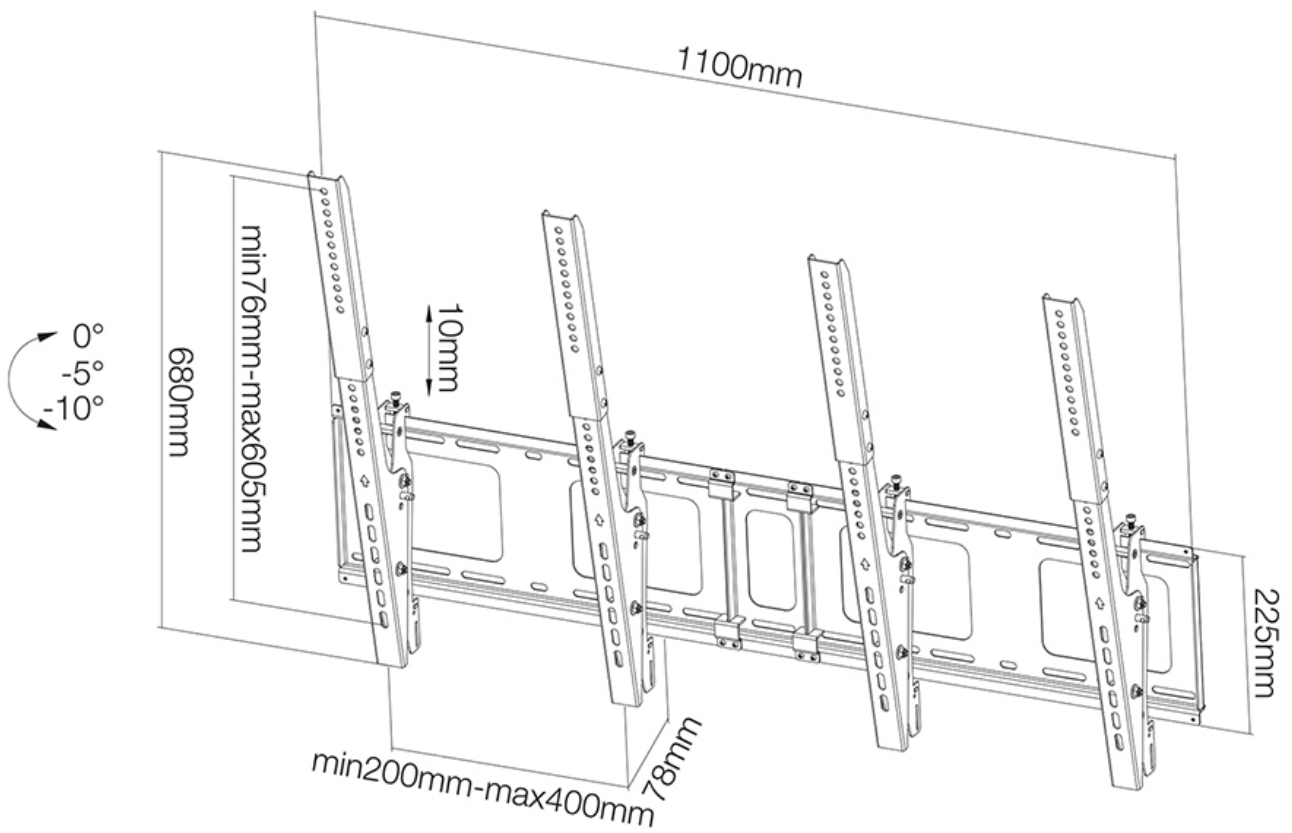

NS-WMB200PBLACK NEOMOUNTS MENU BOARD WALL MOUNT

Neomounts