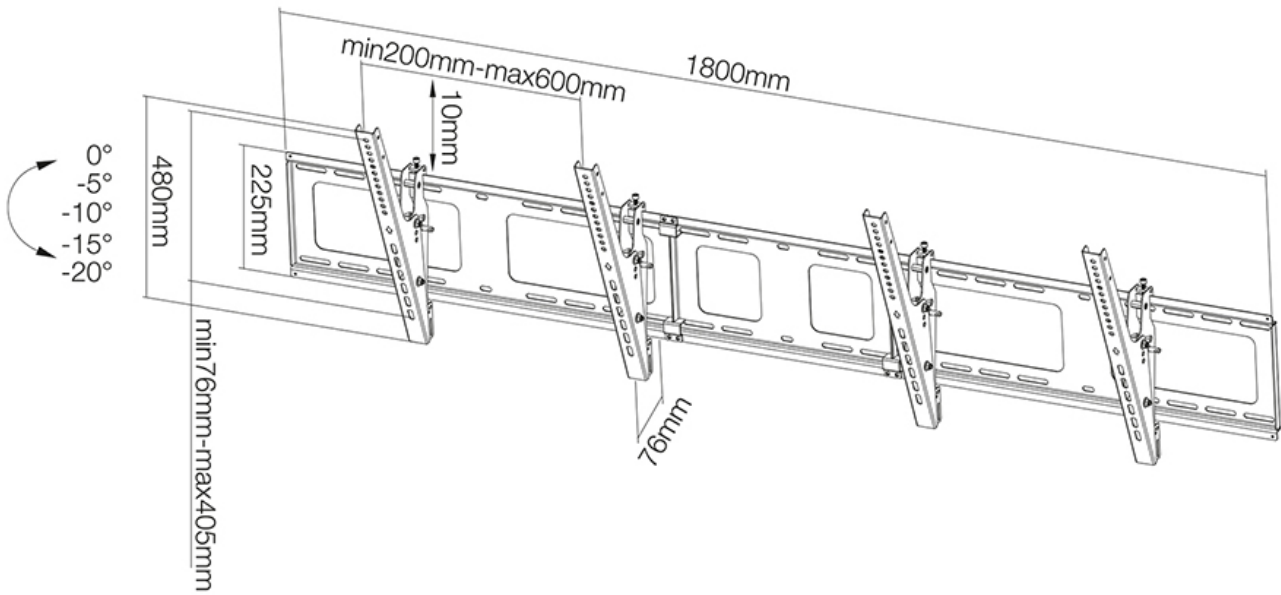

NS-WMB200BLACK

NEOMOUNTS MENU BOARD WALL MOUNT

Neomounts