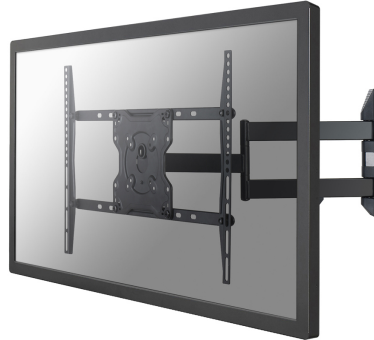

FPMA-W460BLACK

NEOMOUNTS TV WALL MOUNT

SPECIFICATIONS

GENERAL

Min. screen size*	42 inch
Max. screen size*	70 inch
Max. weight	40 kg (per screen)
Screens	1
VESA minimum	75x75 mm
VESA maximum	600x400 mm
Distance to wall	6-51 cm

FUNCTIONALITY

Type	Swivel
Tilt (degrees)	20°
Swivel (degrees)	180°
Rotate (degrees)	10°

INFORMATION

Color	Black
Main material	Steel
Warranty	5 year
EAN code	8717371449995

*Please note: The inch sizes stated are just an indication, combined with the weight and VESA sizes. The maximum weight and VESA size are absolute restrictions for the products and should not be exceeded.

Neomounts