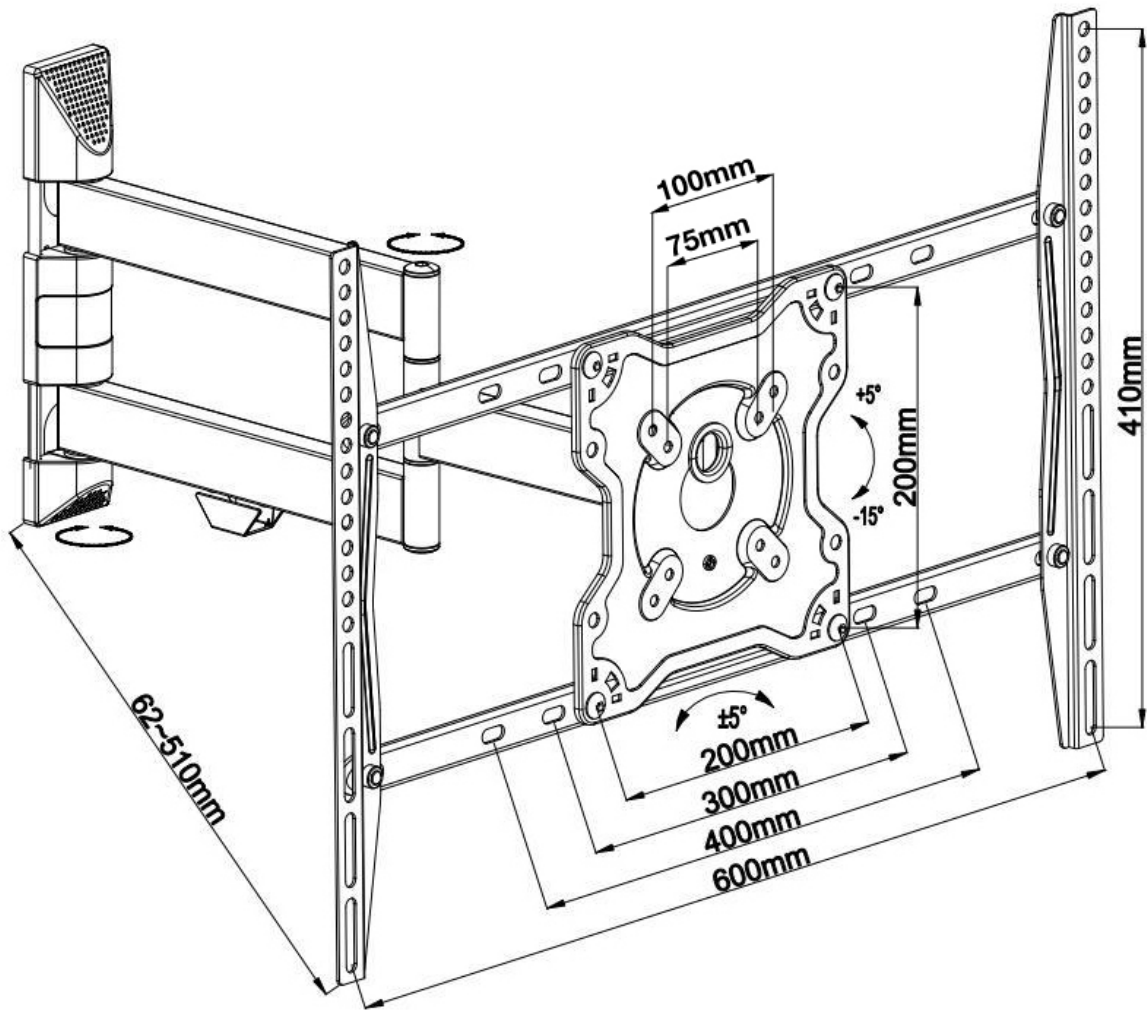

FPMA-W460BLACK

NEOMOUNTS TV WALL MOUNT

Neomounts