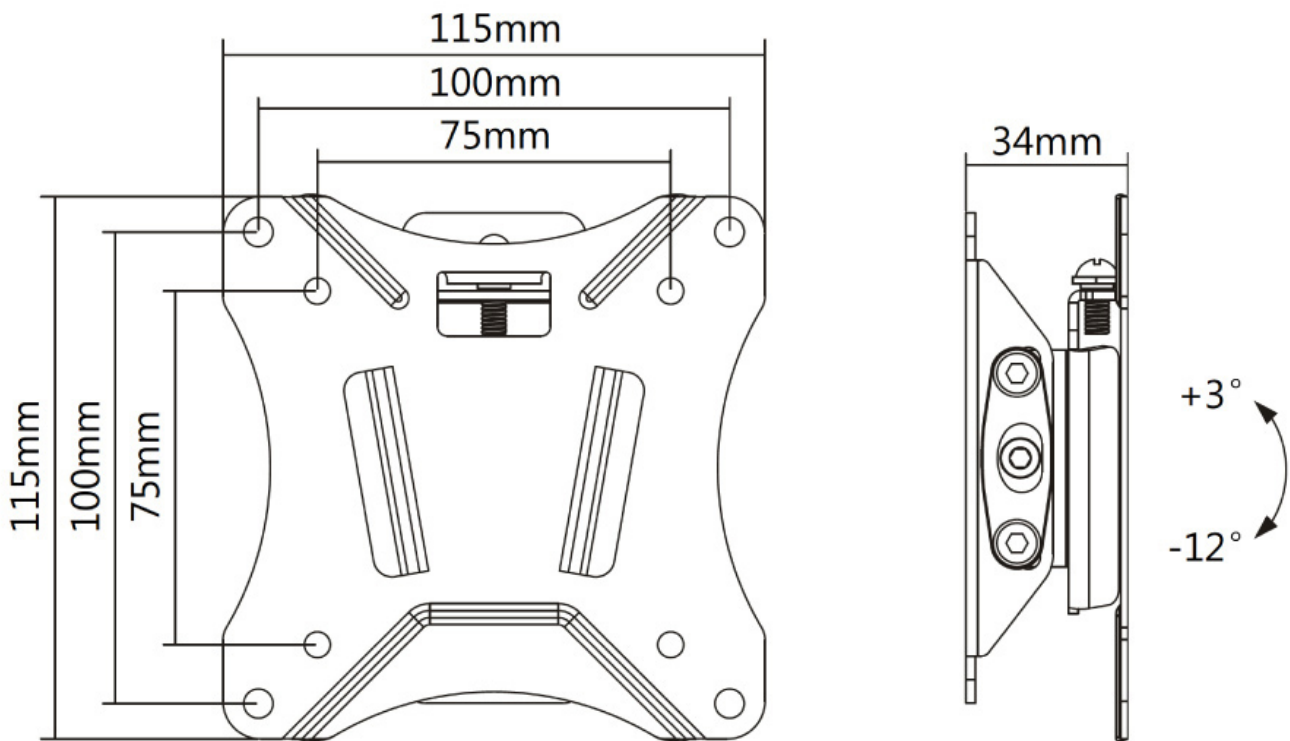

NM-W60BLACK

NEOMOUNTS TV WALL MOUNT

Neomounts