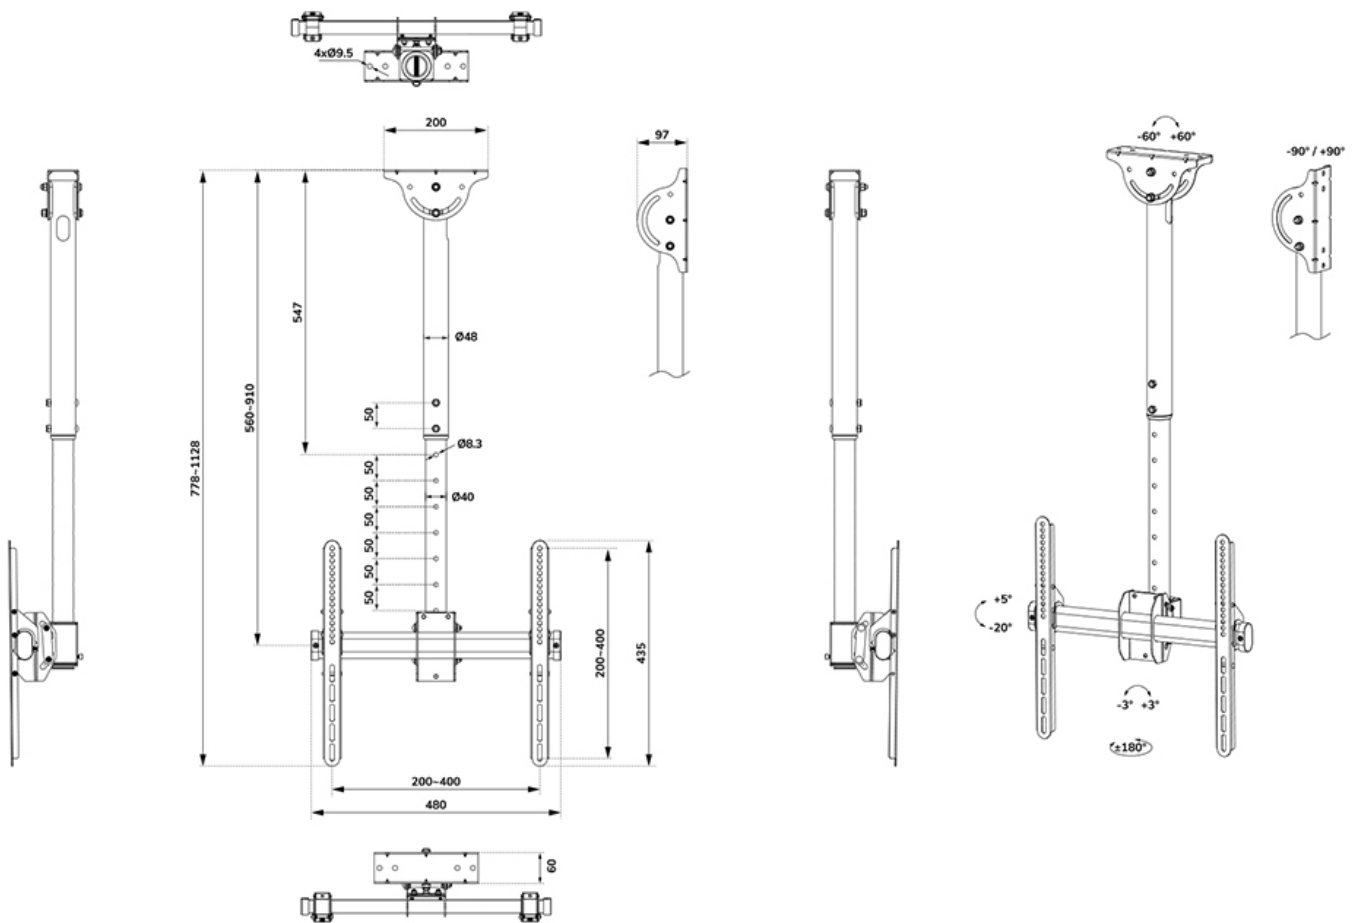

NM-C440BLACK

NEOMOUNTS MONITOR CEILING MOUNT

Neomounts

Measuring unit: mm