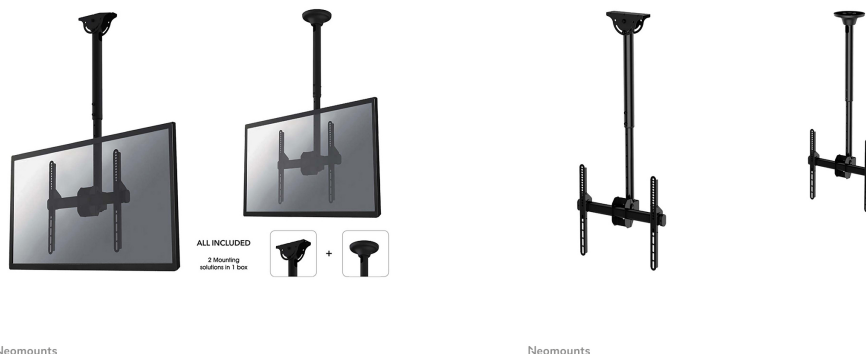

FUNCTIONALITY

Type	Tilt Rotate Swivel Full motion
Height adjustment	56-91 cm
Depth adjustment	8 cm
Tilt (degrees)	25°
Swivel (degrees)	360°
Rotate (degrees)	6°
Adjustment type	Manual

INFORMATION

Color	Black
Main material	Steel
Warranty	5 year
EAN code	8717371445614

Neomounts TV/Monitor Ceiling Mount for 32"-60" Screen, Height Adjustable - Black

The Neomounts ceiling mount, model NM-C440BLACK is a tilt- and swivel ceiling mount for flat screens up to 60". This mount is a great choice for space saving placement or when wall mounting and floor placement is not an option.

Neomounts' unique tilt (25°) and rotation (360°) technology allows the mount to change to any viewing angle to fully benefit from the capabilities of the flat screen. The support is easily height adjustable from 56 to 91 centimeters*. A unique cable management conceals and routes cables from ceiling to TV. Hide your cables in the column to keep it nice and tidy.

Neomounts NM-C440BLACK has two pivot points and is suitable for screens up to 60" (152 cm). The weight capacity of this product is 50 kg. The ceiling mount is suitable for screens that meet VESA hole pattern 200x200 to 400x400mm.