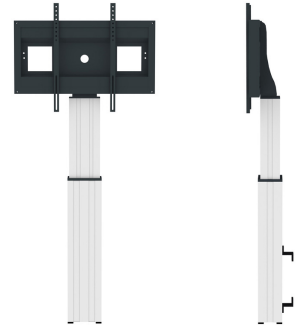

NEOMOUNTS MOTORISED WALL MOUNT

SPECIFICATIONS

GENERAL

Min. screen size*	42 inch
Max. screen size*	100 inch
Min. weight	0 kg (per screen)
Max. weight	150 kg (per screen)
Screens	1
VESA minimum	200x200 mm
VESA maximum	800x600 mm

FUNCTIONALITY

Type	Fixed
Height adjustment	119-169 cm
Width adjustment	89 cm
Lockable	Lockable - Padlock not included
Adjustment type	Motorised

INFORMATION

Color	Silver
Main material	Steel
Warranty	5 year
EAN code	8717371445881

Neomounts

Neomounts

Neomounts Motorised TV/LFD Wall Mount for 42"-100" screen, Height Adjustable - Silver

With the Neomounts PLASMA-W2500SILVER automatic height adjustable floor stand you place a large format flat screen on the floor and anchor it to the wall with the included wall mounts (7 cm distance). Get optimal positioning for both standing and seated audiences, in any application, in any part of your location. Perfect to use in a class room, boardroom, presentation room or public entrance.

The PLASMA-W2500SILVER is suited for screens between 42" - 100" and has a load capacity of 150 kg. The mount is suitable for screens with a VESA hole pattern of 200x200 to 800x600 mm.

The mobile electric floor lift is automatically height adjustable over a height of 50 cm with a remote control. From the floor to the center the distance of the screen is variable from 119-169 cm. The position can be perfectly leveled with four adjustable feet under the central column.