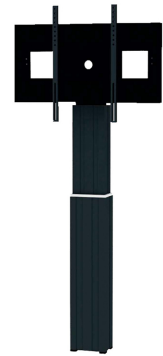

Neomounts

Neomounts Motorised TV/LFD Wall Mount for 42"-100" screen, Height Adjustable - Black

With the Neomounts PLASMA-W2500BLACK automatic height adjustable floor stand you place a large format flat screen on the floor and anchor it to the wall with the included wall mounts (7 cm distance). Get optimal positioning for both standing and seated audiences, in any application, in any part of your location. Perfect to use in a class room, boardroom, presentation room or public entrance.

The PLASMA-W2500BLACK is suited for screens between 42" - 100" and has a load capacity of 150 kg. The mount is suitable for screens with a VESA hole pattern of 200x200 to 800x600 mm.

The mobile electric floor lift is automatically height adjustable over a height of 50 cm with a remote control. From the floor to the center the distance of the screen is variable from 119-169 cm. The position can be perfectly leveled with four adjustable feet under the central column.

Behind the screen is a 6 cm deep space available to mount a media player or mini-computer. Cables can be guided at the back of the mount. The Neomounts PLASMA-W2500BLACK comes in a black RAL 9005 color and all installation material is included with the product. Warranty: 5 year.