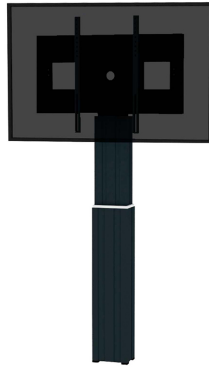

PLASMA-W2500BLACK NEOMOUNTS MOTORISED WALL MOUNT

SPECIFICATIONS

GENERAL

Min. screen size*	42 inch
Max. screen size*	100 inch
Min. weight	0 kg (per screen)
Max. weight	150 kg (per screen)
Screens	1
VESA minimum	200x200 mm
VESA maximum	800x600 mm

FUNCTIONALITY

Type	Fixed
Height adjustment	119-169 cm
Width adjustment	89 cm
Lockable	Lockable - Padlock not included
Adjustment type	Motorised

INFORMATION

Color	Black
Main material	Steel
Warranty	5 year
EAN code	8717371445867

*Please note: The inch sizes stated are just an indication, combined with the weight and VESA sizes. The maximum weight and VESA size are absolute restrictions for the products and should not be exceeded.

Neomounts