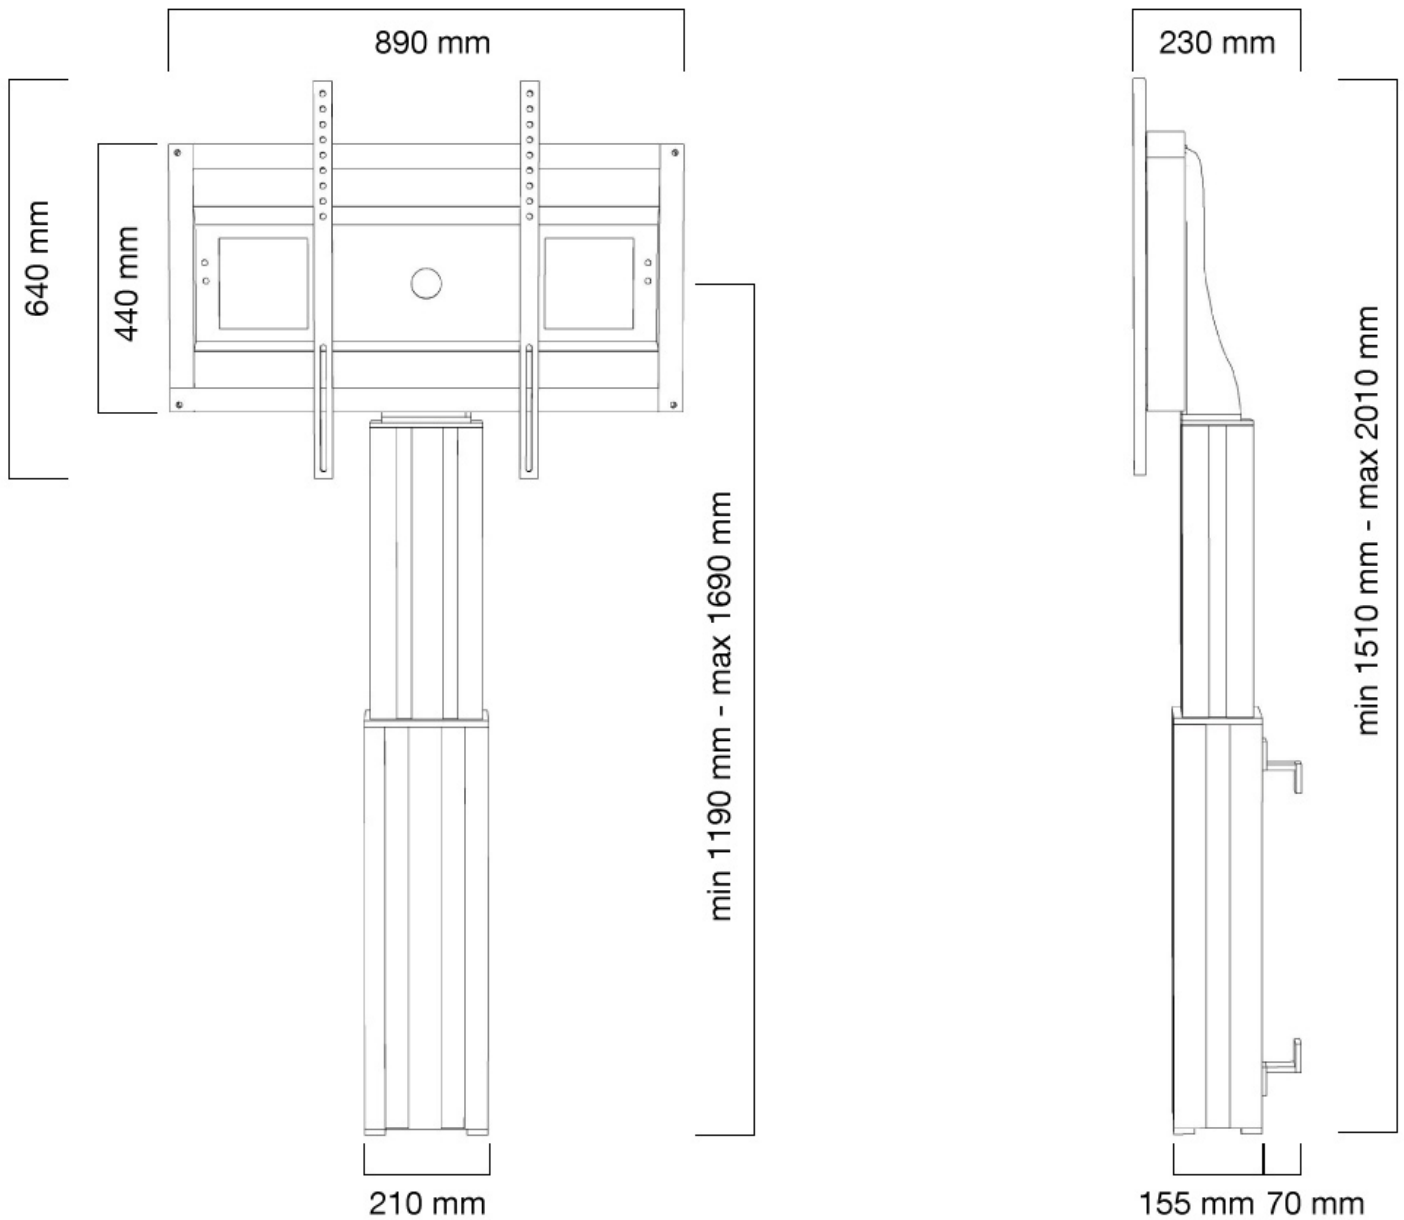

PLASMA-W2500BLACK NEOMOUNTS MOTORISED WALL MOUNT

Neomounts