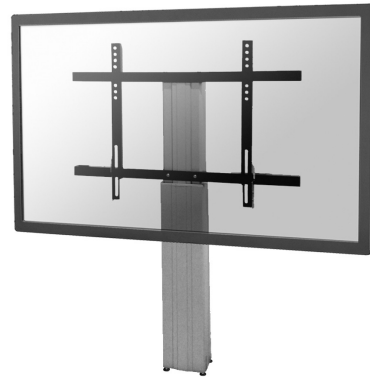

NEOMOUNTS MOTORISED WALL MOUNT

SPECIFICATIONS

GENERAL

Min. screen size*	42 inch
Max. screen size*	100 inch
Min. weight	0 kg (per screen)
Max. weight	130 kg (per screen)
Screens	1
VESA minimum	200x200 mm
VESA maximum	800x600 mm

FUNCTIONALITY

Type	Fixed
Height adjustment	105-155 cm
Width adjustment	90 cm
Lockable	Lockable - Padlock not included
Adjustment type	Motorised

INFORMATION

Color	Silver
Main material	Steel
Warranty	5 year
EAN code	8717371446154

*Please note: The inch sizes stated are just an indication, combined with the weight and VESA sizes. The maximum weight and VESA size are absolute restrictions for the products and should not be exceeded.

Neomounts