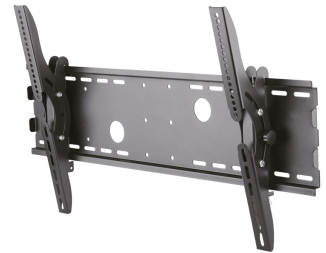

PLASMA-W200BLACK NEOMOUNTS TV WALL MOUNT

SPECIFICATIONS

GENERAL

Min. screen size*	37 inch
Max. screen size*	85 inch
Max. weight	100 kg (per screen)
Screens	1
VESA minimum	200x200 mm
VESA maximum	865x480 mm
Distance to wall	8,3 cm

FUNCTIONALITY

Type	Tilt
Lockable	Lockable - Padlock not included
Tilt (degrees)	30°
Adjustment type	None

INFORMATION

Color	Black
Main material	Steel
Warranty	5 year
EAN code	8717371446826

*Please note: The inch sizes stated are just an indication, combined with the weight and VESA sizes. The maximum weight and VESA size are absolute restrictions for the products and should not be exceeded.

Neomounts

Neomounts

Neomounts TV/Monitor Wall Mount (tiltable) for 37"-85" Screen - Black

The Neomounts wall mount, model PLASMA-W200BLACK is a tiltable wall mount for flat screens up to 85" (216 cm). This mount is a great choice when you want the ultimate viewing flexibility with your flat screen. Depth of this mount is 7 centimetres.

Neomounts' tilt (30°) technology allows the mount to change to any viewing angle to fully benefit from the capabilities of the flat screen. Depth of this mount is 7 centimetres.

Neomounts PLASMA-W200BLACK is suitable for screens up to 85" (216 cm). The weight capacity of this product is 100 kg each screen. The wall mount is suitable for screens that meet VESA hole pattern 200x200 to 865x480mm. Different hole patterns can be covered using Neomounts VESA adapter plates.