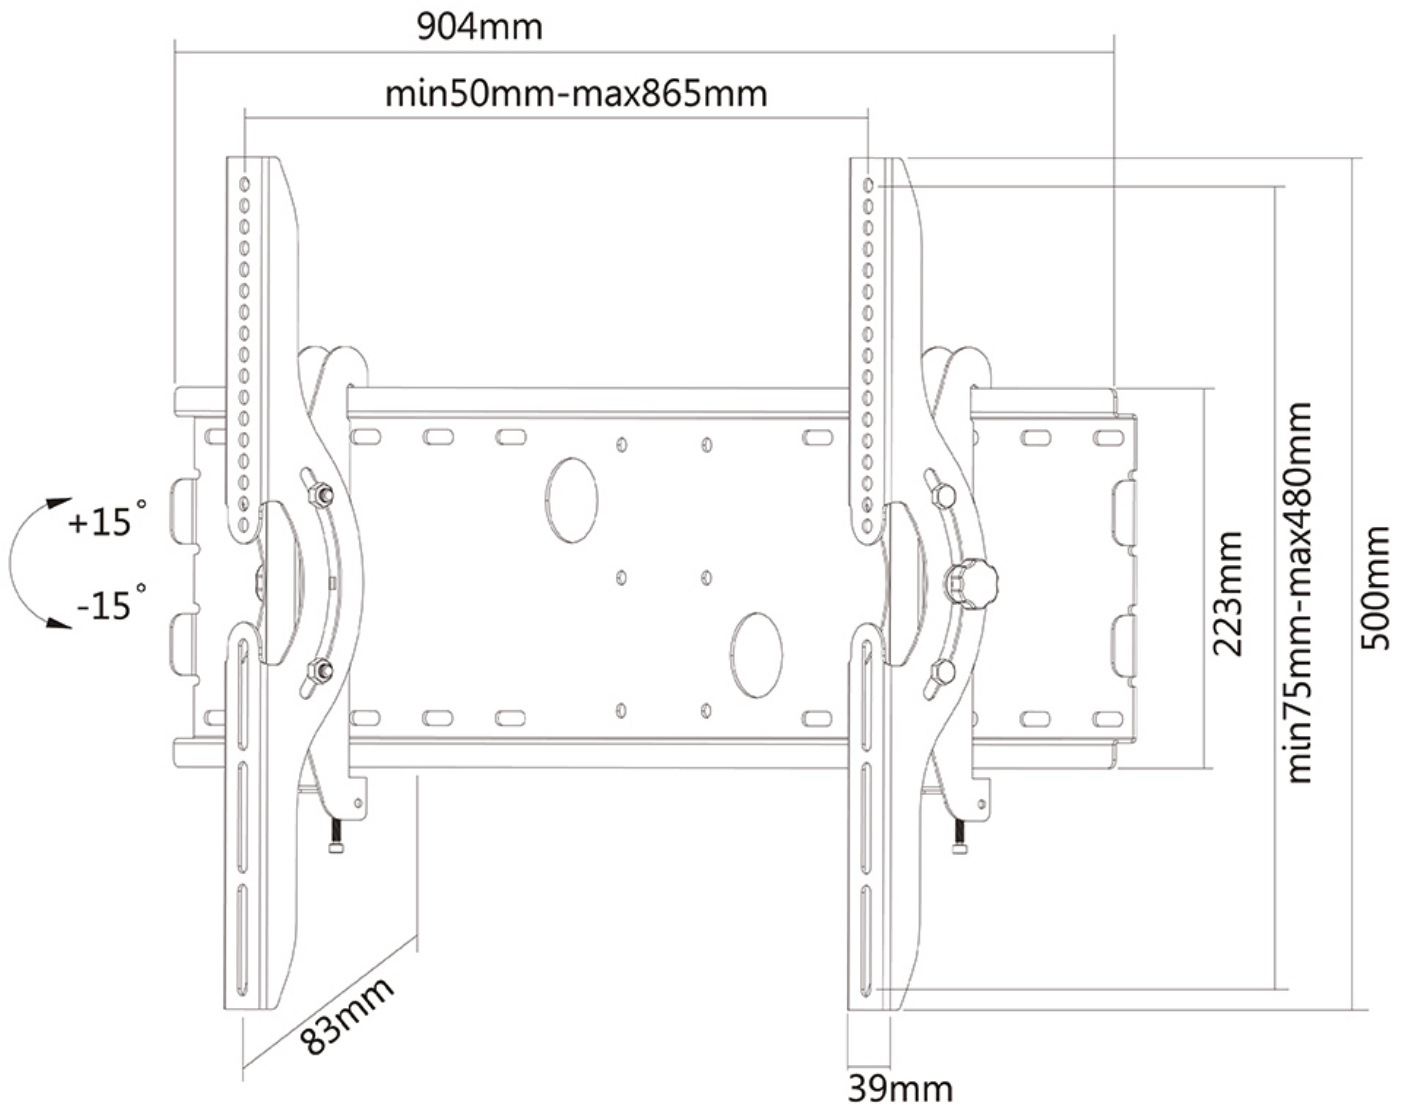

PLASMA-W200

NEOMOUNTS TV WALL MOUNT

Neomounts