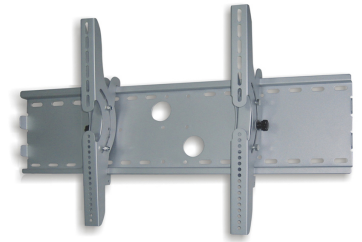

PLASMA-W200

SPECIFICATIONS

GENERAL

Min. screen size*	37 inch
Max. screen size*	85 inch
Max. weight	100 kg (per screen)
Screens	1
VESA minimum	200x200 mm
VESA maximum	865x480 mm
Distance to wall	7 cm

FUNCTIONALITY

Type	Tilt
Lockable	Lockable - Padlock not included
Tilt (degrees)	30°
Adjustment type	None

INFORMATION

Color	Silver
Main material	Steel
Warranty	5 year
EAN code	8717371440596

*Please note: The inch sizes stated are just an indication, combined with the weight and VESA sizes. The maximum weight and VESA size are absolute restrictions for the products and should not be exceeded.

NEOMOUNTS TV WALL MOUNT

Neomounts

Neomounts

Neomounts TV/Monitor Wall Mount (tiltable) for 37"-85" Screen - Silver

The Neomounts wall mount, model PLASMA-W200 is a tiltable wall mount for flat screens up to 85" (216 cm). This mount is a great choice when you want the ultimate viewing flexibility with your flat screen. Depth of this mount is 7 centimetres.

Neomounts' tilt (30°) technology allows the mount to change to any viewing angle to fully benefit from the capabilities of the flat screen. Depth of this mount is 7 centimetres.

Neomounts PLASMA-W200 is suitable for screens up to 85" (216 cm). The weight capacity of this product is 100 kg each screen. The wall mount is suitable for screens that meet VESA hole pattern 200x200 to 865x480mm. Different hole patterns can be covered using Neomounts VESA adapter plates.