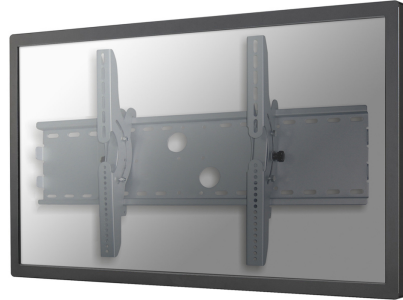

PLASMA-W200

SPECIFICATIONS

GENERAL

Min. screen size*	37 inch
Max. screen size*	85 inch
Max. weight	100 kg (per screen)
Screens	1
VESA minimum	200x200 mm
VESA maximum	865x480 mm
Distance to wall	7 cm

FUNCTIONALITY

Type	Tilt
Lockable	Lockable - Padlock not included
Tilt (degrees)	30°
Adjustment type	None

INFORMATION

Color	Silver
Main material	Steel
Warranty	5 year
EAN code	8717371440596

*Please note: The inch sizes stated are just an indication, combined with the weight and VESA sizes. The maximum weight and VESA size are absolute restrictions for the products and should not be exceeded.

NEOMOUNTS TV WALL MOUNT

Neomounts

Neomounts

Neomounts TV/Monitor Wall Mount (tiltable) for 37"-85" Screen - Silver

The Neomounts wall mount, model PLASMA-W200 is a tiltable wall mount for flat screens up to 85" (216 cm). This mount is a great choice when you want the ultimate viewing flexibility with your flat screen. Depth of this mount is 7 centimetres.

Neomounts' tilt (30°) technology allows the mount to change to any viewing angle to fully benefit from the capabilities of the flat screen. Depth of this mount is 7 centimetres.

Neomounts PLASMA-W200 is suitable for screens up to 85" (216 cm). The weight capacity of this product is 100 kg each screen. The wall mount is suitable for screens that meet VESA hole pattern 200x200 to 865x480mm. Different hole patterns can be covered using Neomounts VESA adapter plates.