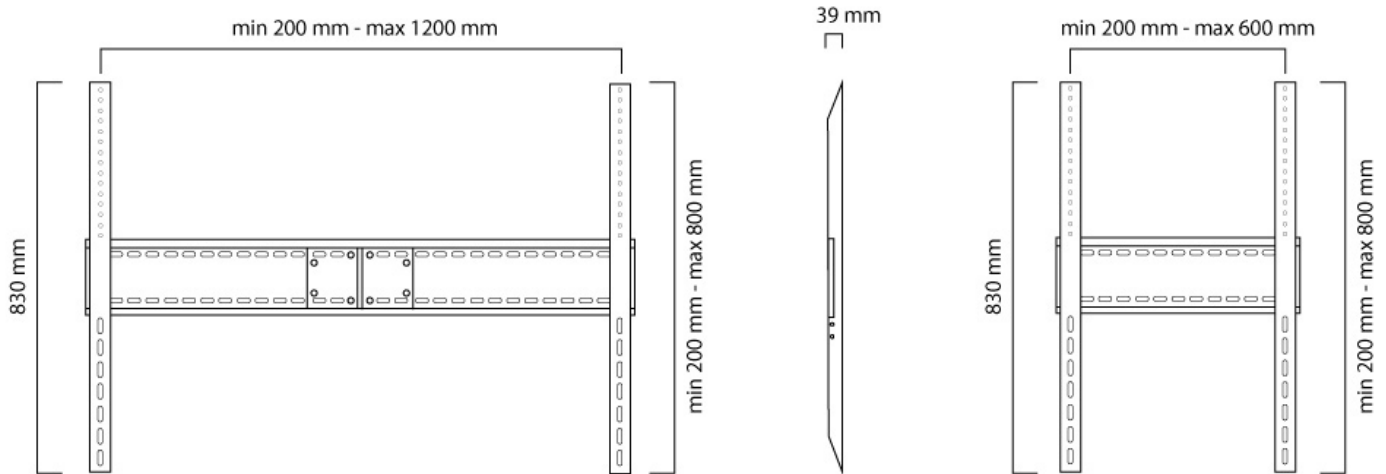

LFD-W1500

NEOMOUNTS TV WALL MOUNT

Neomounts