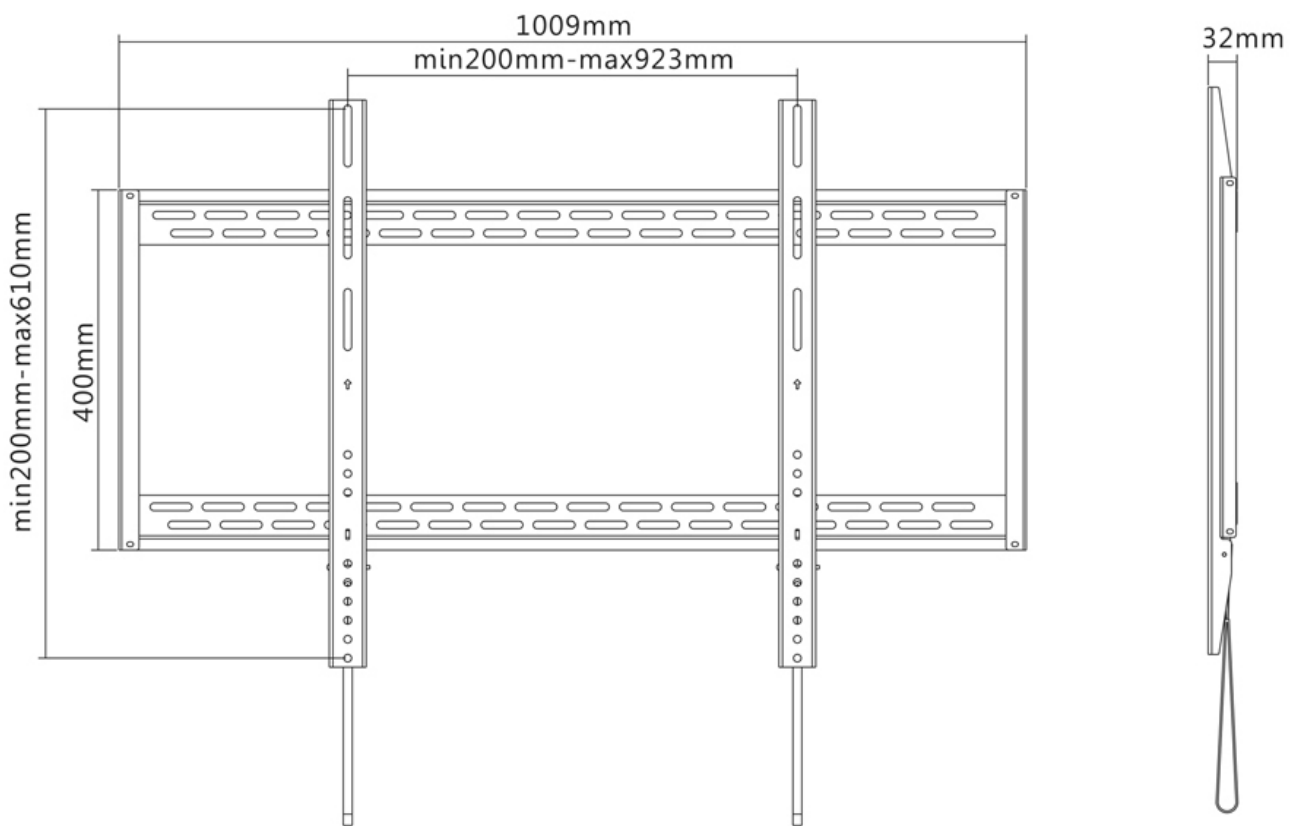

LFD-W1000

NEOMOUNTS TV WALL MOUNT

Neomounts