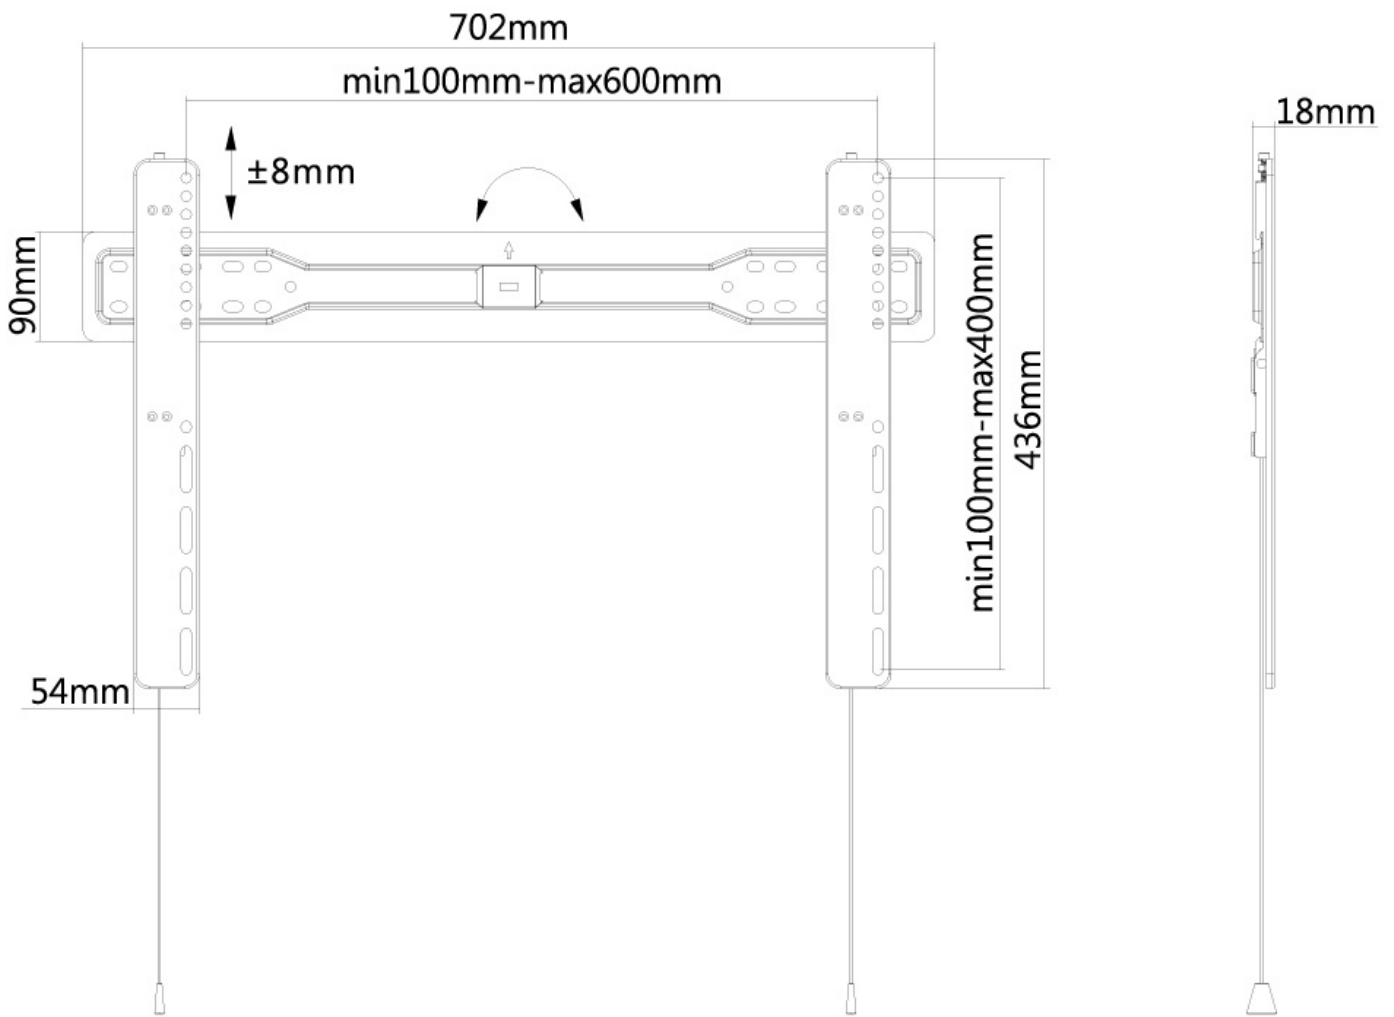

LED-W600BLACK

NEOMOUNTS TV WALL MOUNT

Neomounts