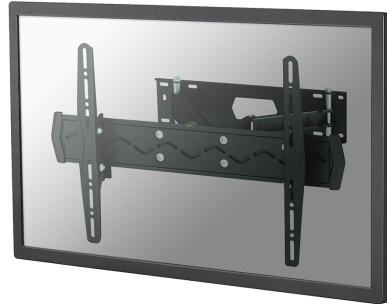

Type	Tilt Swivel Full motion
Tilt (degrees)	20°
Swivel (degrees)	110°
Rotate (degrees)	6°
Adjustment type	None

INFORMATION

Color	Black
Main material	Steel
Warranty	5 year
EAN code	8717371443009

*Please note: The inch sizes stated are just an indication, combined with the weight and VESA sizes. The maximum weight and VESA size are absolute restrictions for the products and should not be exceeded.

NEOMOUNTS TV WALL MOUNT

Neomounts

Neomounts

Neomounts TV/Monitor Wall Mount (Full Motion) for 32"-75" Screen - Black

The Neomounts wall mount, model LED-W560 is a full swing tilt- and swivel wall mount for flat screens up to 75" (191 cm). This mount is a great choice when you want the ultimate viewing flexibility with your flat screen TV. Effortless pull the display out from the wall, position it in almost any direction, turn it around corners and then smoothly return it to the wall when finished.

Neomounts' tilt (20°) and swivel (110°) technology allows the mount to change to any viewing angle to fully benefit from the capabilities of the flat screen. The mount is easily depth adjustable from 9 to 38 centimetres. An innovative cable management conceals and routes cables from mount to flat screen. Hide your cables to keep living room, bedroom or home cinema installation nice and tidy.

Neomounts LED-W560 has three pivot points and is suitable for screens up to 75" (191 cm). The weight capacity of this product is 50 kg each screen. The wall mount is suitable for screens that meet VESA hole pattern 75x75 to 600x400mm. Different hole patterns can be covered using Neomounts VESA adapter plates.