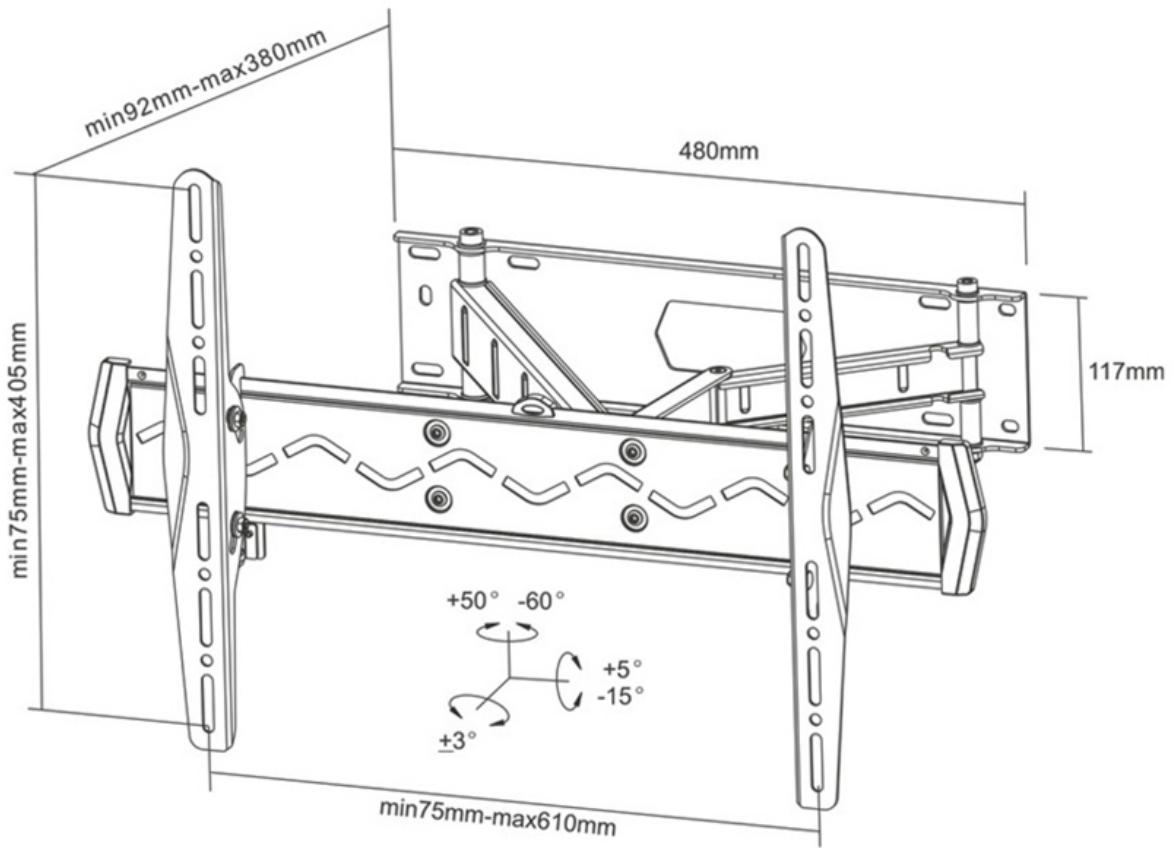

LED-W560

NEOMOUNTS TV WALL MOUNT

Neomounts