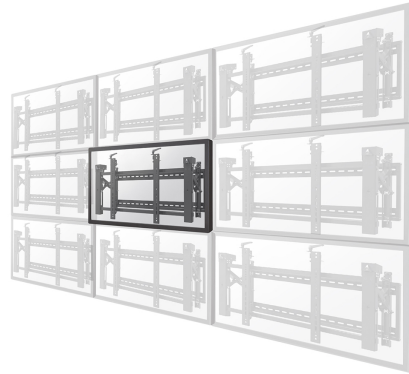

LED-VW2000BLACK

NEOMOUNTS VIDEO WALL MOUNT

SPECIFICATIONS

GENERAL

Min. screen size*	32 inch
Max. screen size*	75 inch
Min. weight	0 kg (per screen)
Max. weight	70 kg (per screen)
Screens	1
VESA minimum	200x200 mm
VESA maximum	600x400 mm
Distance to wall	14,3-30,6 cm

FUNCTIONALITY

Type	Fixed
Lockable	Lockable - Padlock not included
Adjustment type	Micro adjustment
Video wall adjustment	Push to pop-out

INFORMATION

Color	Black
Main material	Steel
Warranty	5 year
EAN code	8717371445522

*Please note: The inch sizes stated are just an indication, combined with the weight and VESA sizes. The maximum weight and VESA size are absolute restrictions for the products and should not be exceeded.

Neomounts