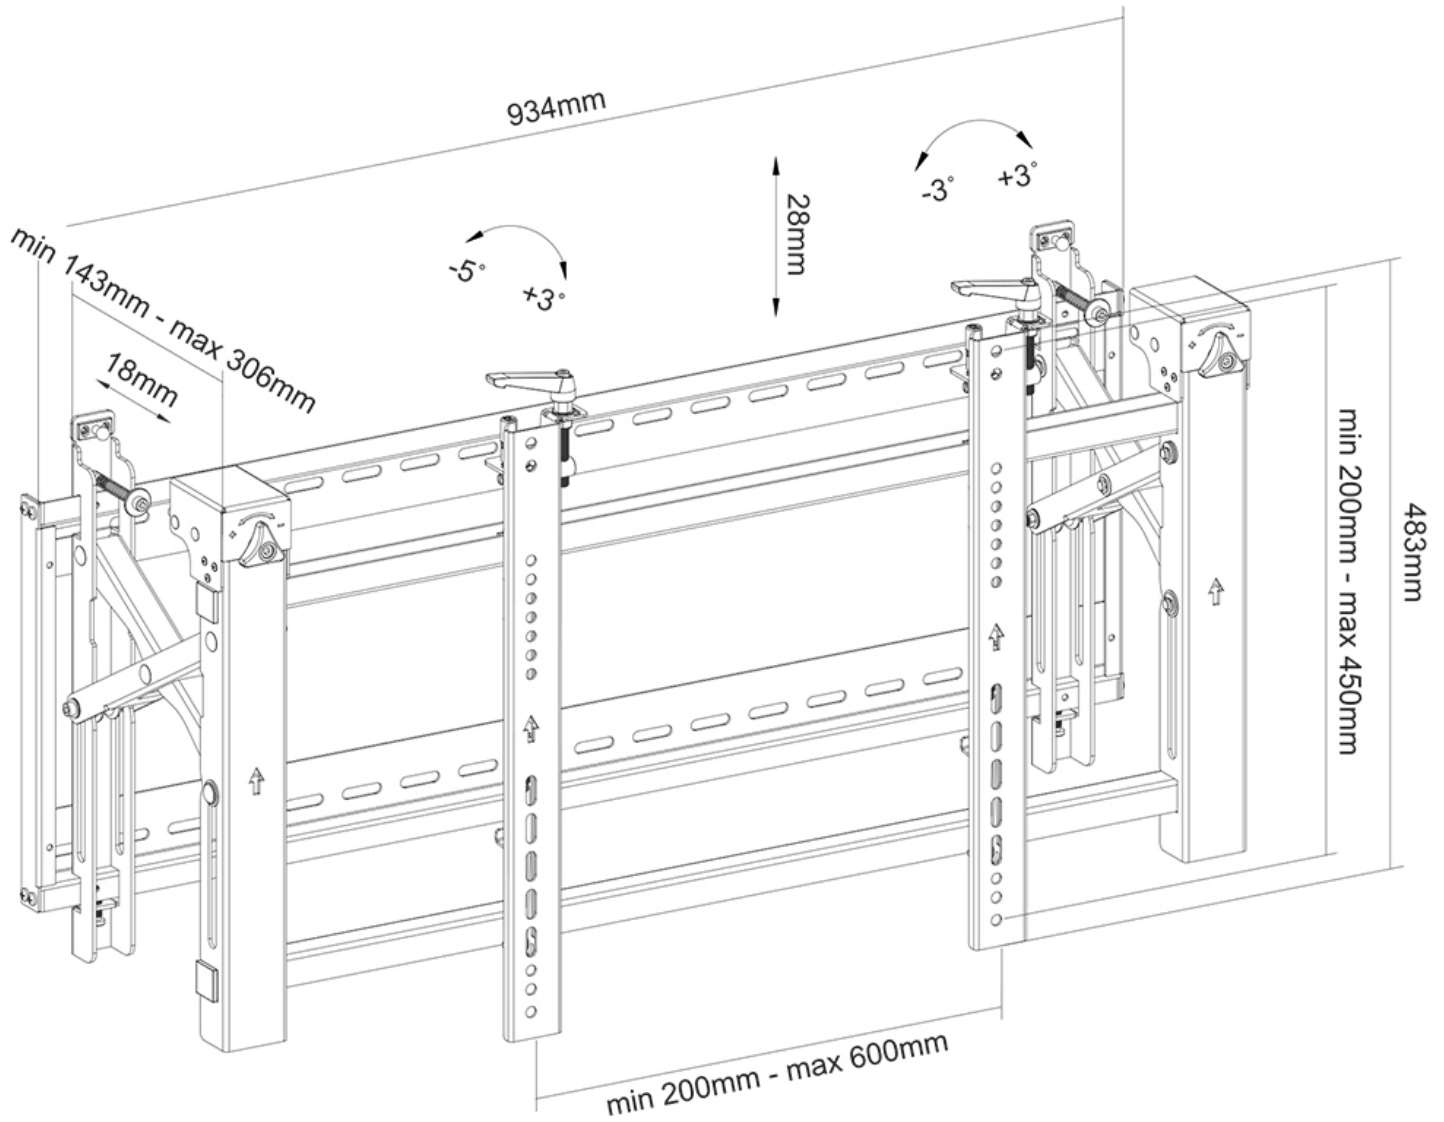

LED-VW2000BLACK

NEOMOUNTS VIDEO WALL MOUNT

Neomounts