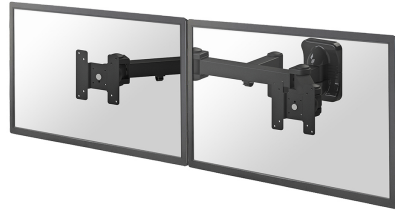

FPMA-W960D

NEOMOUNTS TV/MONITOR WALL MOUNT

SPECIFICATIONS

GENERAL

Min. screen size*	10 inch
Max. screen size*	27 inch
Min. weight	0 kg (per screen)
Max. weight	6 kg (per screen)
Screens	2
VESA minimum	75x75 mm
VESA maximum	100x100 mm
Distance to wall	20,7-47 cm

FUNCTIONALITY

Type	Tilt Rotate Swivel Full motion
Tilt (degrees)	180°
Swivel (degrees)	180°
Rotate (degrees)	360°
Adjustment type	None

INFORMATION

Color	Black
Main material	Steel
Warranty	5 year
EAN code	8717371444945

*Please note: The inch sizes stated are just an indication, combined with the weight and VESA sizes. The maximum weight and VESA size are absolute restrictions for the products and should not be exceeded.

Neomounts

Neomounts

Neomounts TV/Monitor Wall Mount (Full Motion) for TWO 10"-27" Screens - Black

The Neomounts FPMA-W960D is a tilt-, swivel and rotatable wall mount for two flat screens up to 27". This mount is a great choice when you want the ultimate viewing flexibility with your flat screen. Effortless pull the display out from the wall, position it in almost any direction, turn it around corners and then smoothly return it to the wall when finished.

Neomounts' tilt (180°), rotate (360°) and swivel (180°) technology allows the mount to change to any viewing angle to fully benefit from the capabilities of the flat screen. The mount is easily depth adjustable from 20,7 to 47 centimetres. Cable management conceals and routes cables from mount to flat screen. Hide your cables to keep living room, bedroom or home cinema installation nice and tidy.

Neomounts FPMA-W960D has three pivot points and is suitable for screens up to 27" (69 cm). The weight capacity of this product is 6 kg each screen. The wall mount is suitable for screens that meet VESA hole pattern 75x75 to 100x100 mm. Different hole patterns can be covered using Neomounts VESA adapter plates.

Create a clean design ambiance for your flat screen TV in the living room, bedroom or home cinema.

All installation material is included with the product.