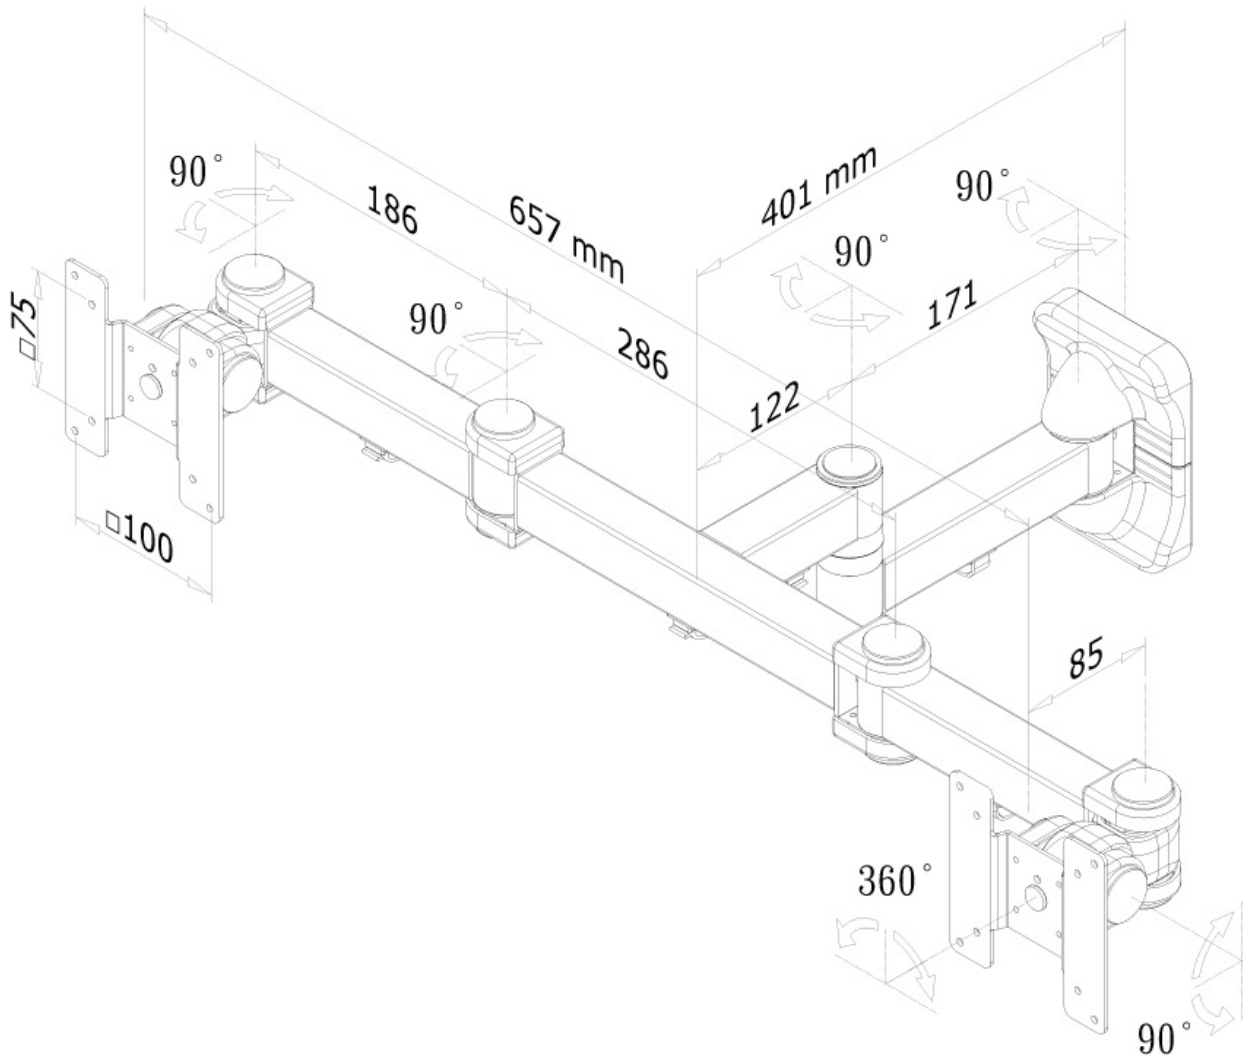

FPMA-W960D

NEOMOUNTS TV/MONITOR WALL MOUNT

Neomounts

Measuring unit: mm