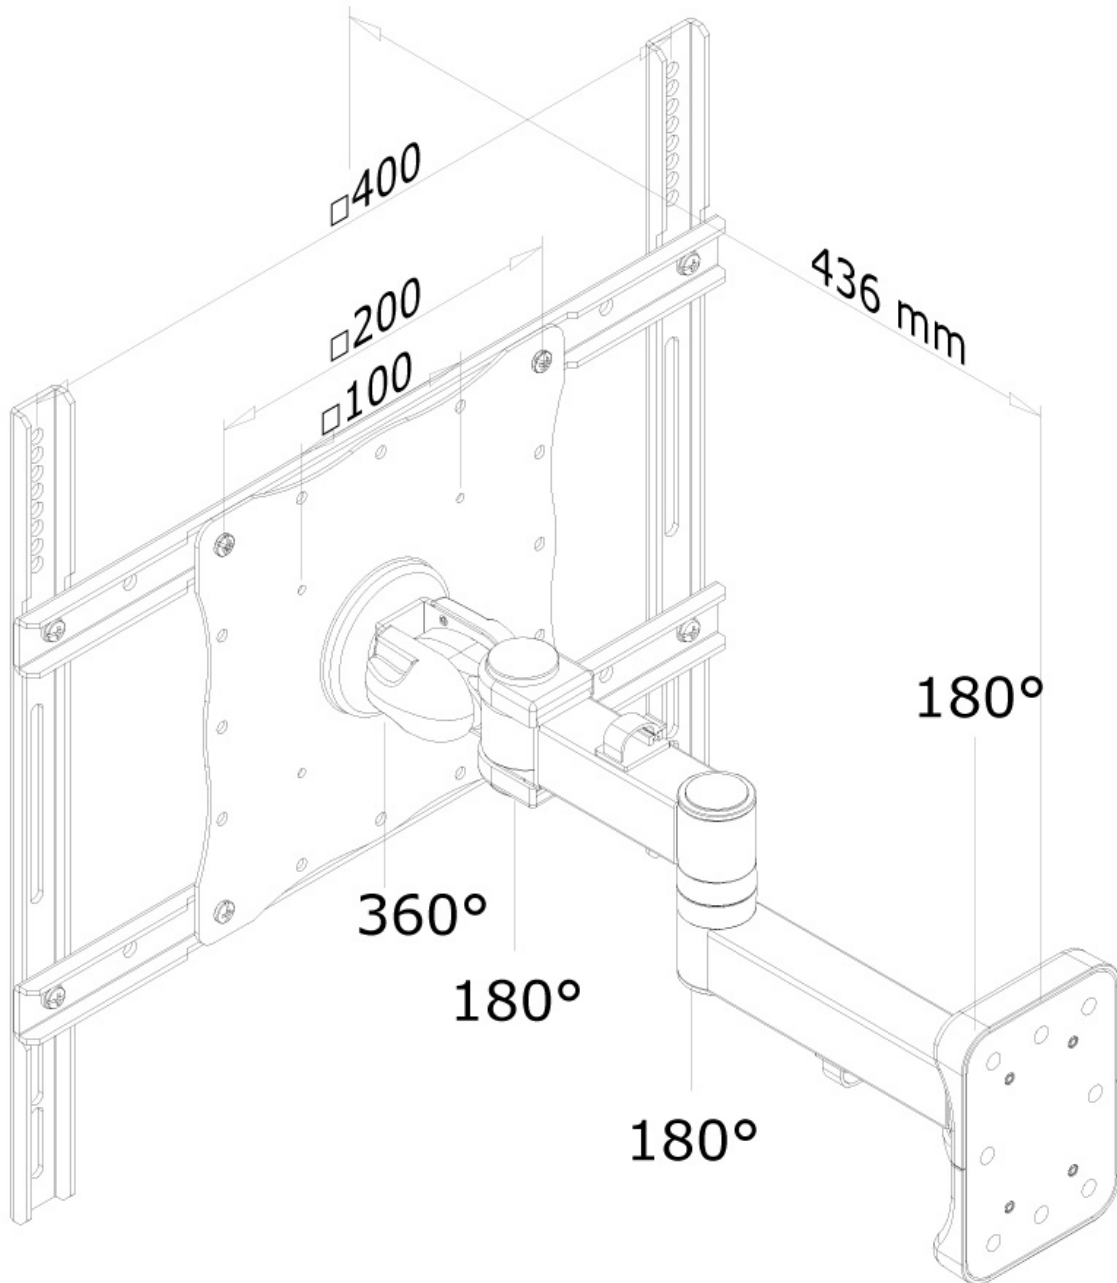

FPMA-W960

NEOMOUNTS TV WALL MOUNT

Neomounts

Measuring unit: mm