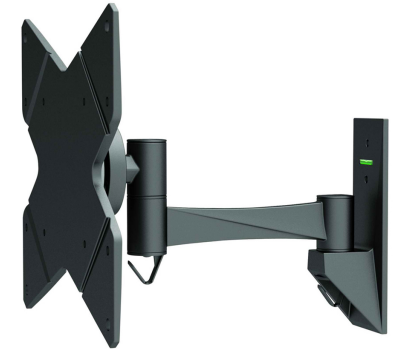

FUNCTIONALITY

Type	Tilt Rotate Swivel Full motion
Tilt (degrees)	30°
Swivel (degrees)	180°
Rotate (degrees)	360°
Adjustment type	None

INFORMATION

Color	Black
Main material	Aluminium
Warranty	5 year
EAN code	8717371443115

Neomounts

Neomounts

Neomounts TV/Monitor Wall Mount (2 pivots & tiltable) for 10"-40" Screen - Black

The Neomounts wall mount, model FPMA-W825 is a tilt-, swivel and rotatable wall mount for flat screens up to 40" (102 cm). This mount is a great choice when you want the ultimate viewing flexibility with your flat screen. Effortless pull the display out from the wall, position it in almost any direction, turn it around corners and then smoothly return it to the wall when finished.

Neomounts' tilt (30°), rotate (360°) and swivel (180°) technology allows the mount to change to any viewing angle to fully benefit from the capabilities of the flat screen. The mount is easily depth adjustable from 9 to 26 centimetres. Cable management conceals and routes cables from mount to flat screen. Hide your cables to keep living room, bedroom or home cinema installation nice and tidy.

Neomounts FPMA-W825 has two pivot points and is suitable for screens up to 40" (102 cm). The weight capacity of this product is 20 kg each screen. The wall mount is suitable for screens that meet VESA hole pattern 75x75 to 200x200mm. Different hole patterns can be covered using Neomounts VESA adapter plates.