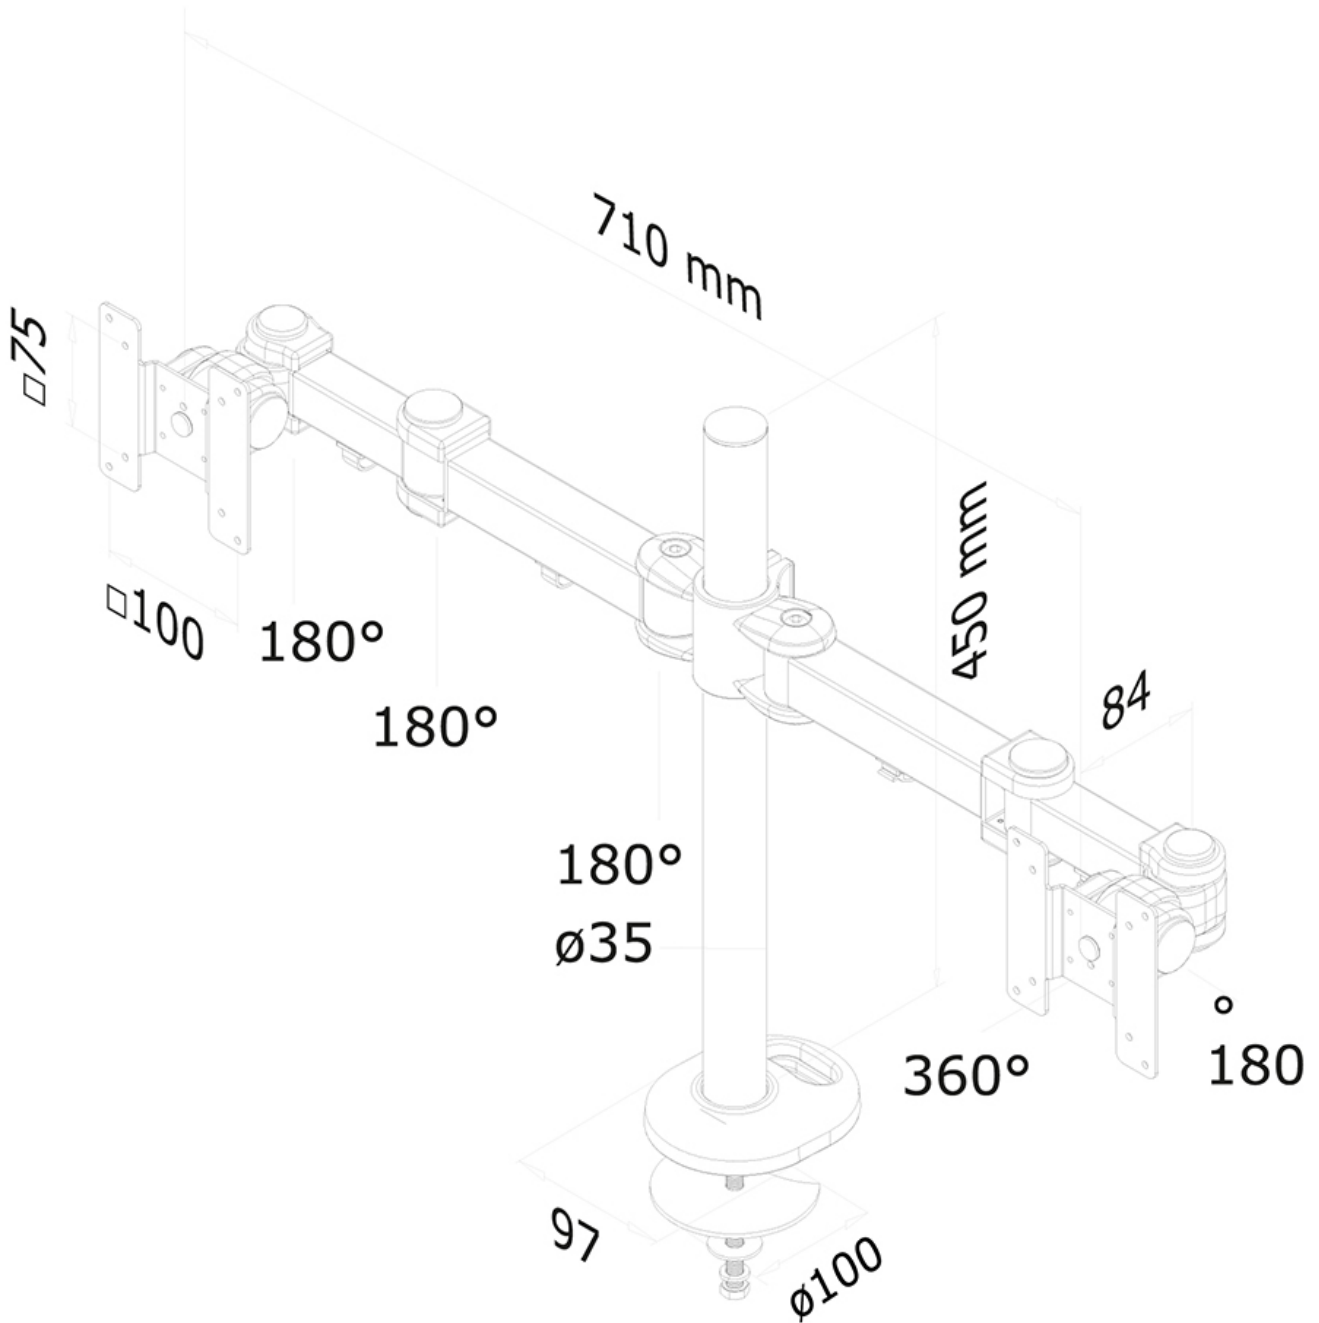

FPMA-D960DG

NEOMOUNTS MONITOR ARM DESK MOUNT

Neomounts