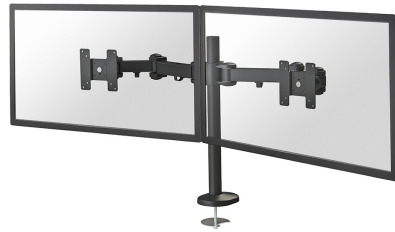

FPMA-D960DG

NEOMOUNTS MONITOR ARM DESK MOUNT

SPECIFICATIONS

GENERAL

Min. screen size*	10 inch
Max. screen size*	27 inch
Min. weight	0 kg (per screen)
Max. weight	8 kg (per screen)
Screens	2
VESA minimum	75x75 mm
VESA maximum	100x100 mm
Desk mount	Grommet

FUNCTIONALITY

Type	Full motion
	Tilt
	Rotate
	Swivel
Height adjustment	0-45 cm
Depth adjustment	10-43 cm
Tilt (degrees)	180°
Swivel (degrees)	180°
Rotate (degrees)	360°
Adjustment type	Manual

INFORMATION

Color	Black
Main material	Steel
Warranty	5 year
EAN code	8717371444440

*Please note: The inch sizes stated are just an indication, combined with the weight and VESA sizes. The maximum weight and VESA size are absolute restrictions for the products and should not be exceeded.

Neomounts