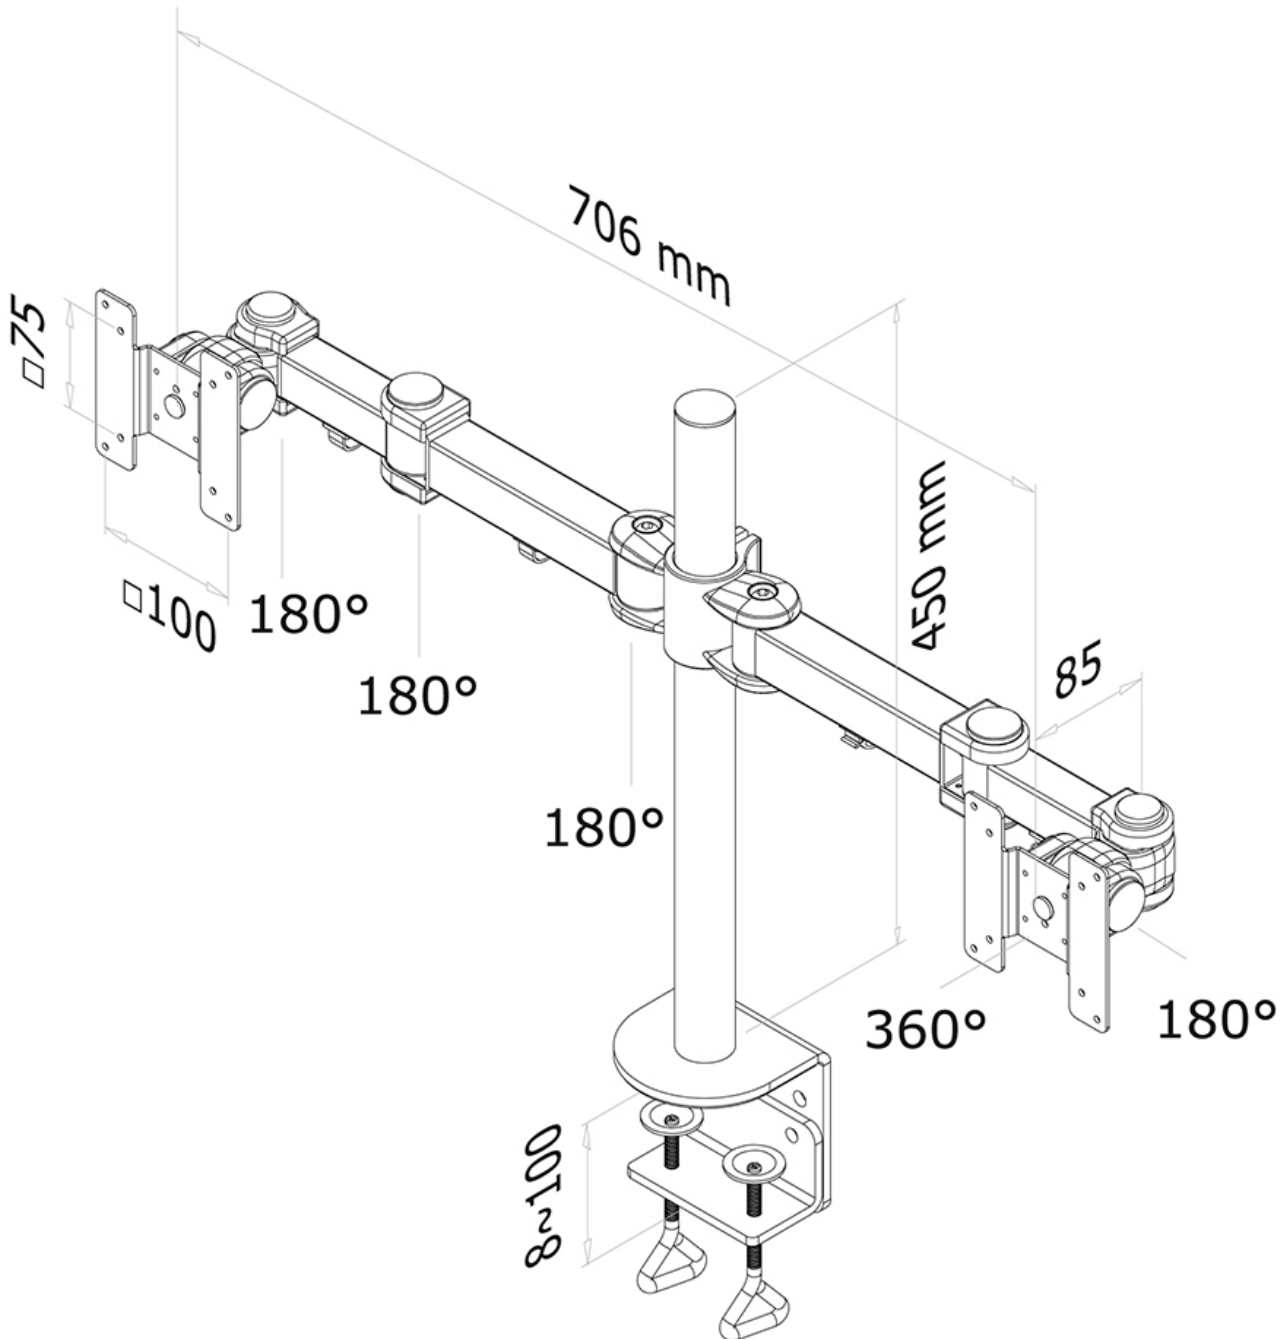

FPMA-D960D

NEOMOUNTS MONITOR ARM DESK MOUNT

Neomounts