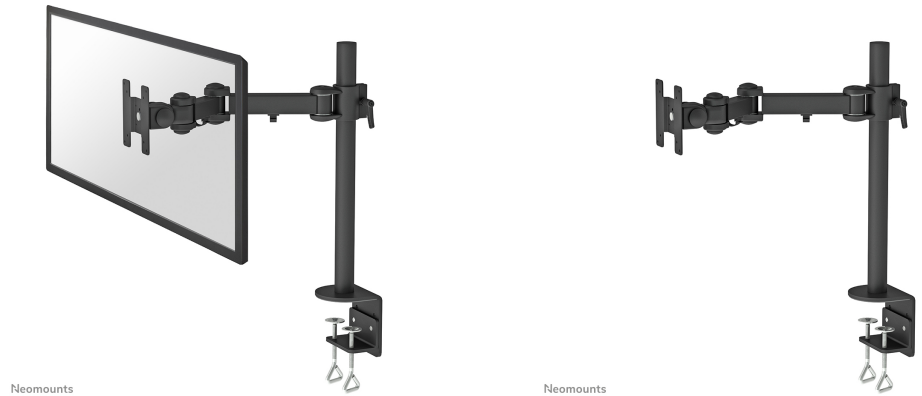

FUNCTIONALITY

Type	Full motion Tilt Rotate Swivel
Height adjustment	0-45 cm
Depth adjustment	10-43 cm
Tilt (degrees)	180°
Swivel (degrees)	180°
Rotate (degrees)	360°
Adjustment type	Manual

INFORMATION

Color	Black
Main material	Steel
Warranty	5 year
EAN code	8717371440909

NEOMOUNTS MONITOR ARM DESK MOUNT

Neomounts Full Motion Monitor Arm Desk Mount (clamp) for 10-30" Monitor Screen, Height Adjustable - Black

The Neomounts desk mount, model FPMA-D960 is a tilt-, swivel and rotatable desk mount for flat screens up to 30. This mount is a great choice for space saving placement on desks using a desk clamp.

Neomounts versatile tilt (180°), rotate (360°) and swivel (180°) technology allows the mount to change to any viewing angle to fully benefit from the capabilities of the flat screen. The mount is manually height adjustable from 0 to 45 centimetres. Depth adjustable from 10 to 43 centimetres. An innovative cable management conceals and routes cables from mount to flat screen. Hide your cables to keep the workplace nice and tidy.

Neomounts FPMA-D960 has three pivot points and is suitable for screens up to 30" (76 cm). The weight capacity of this product is 10 kg each screen. The desk mount is suitable for screens that meet VESA hole pattern 75x75 or 100x100mm. Different hole patterns can be covered using Neomounts VESA adapter plates.