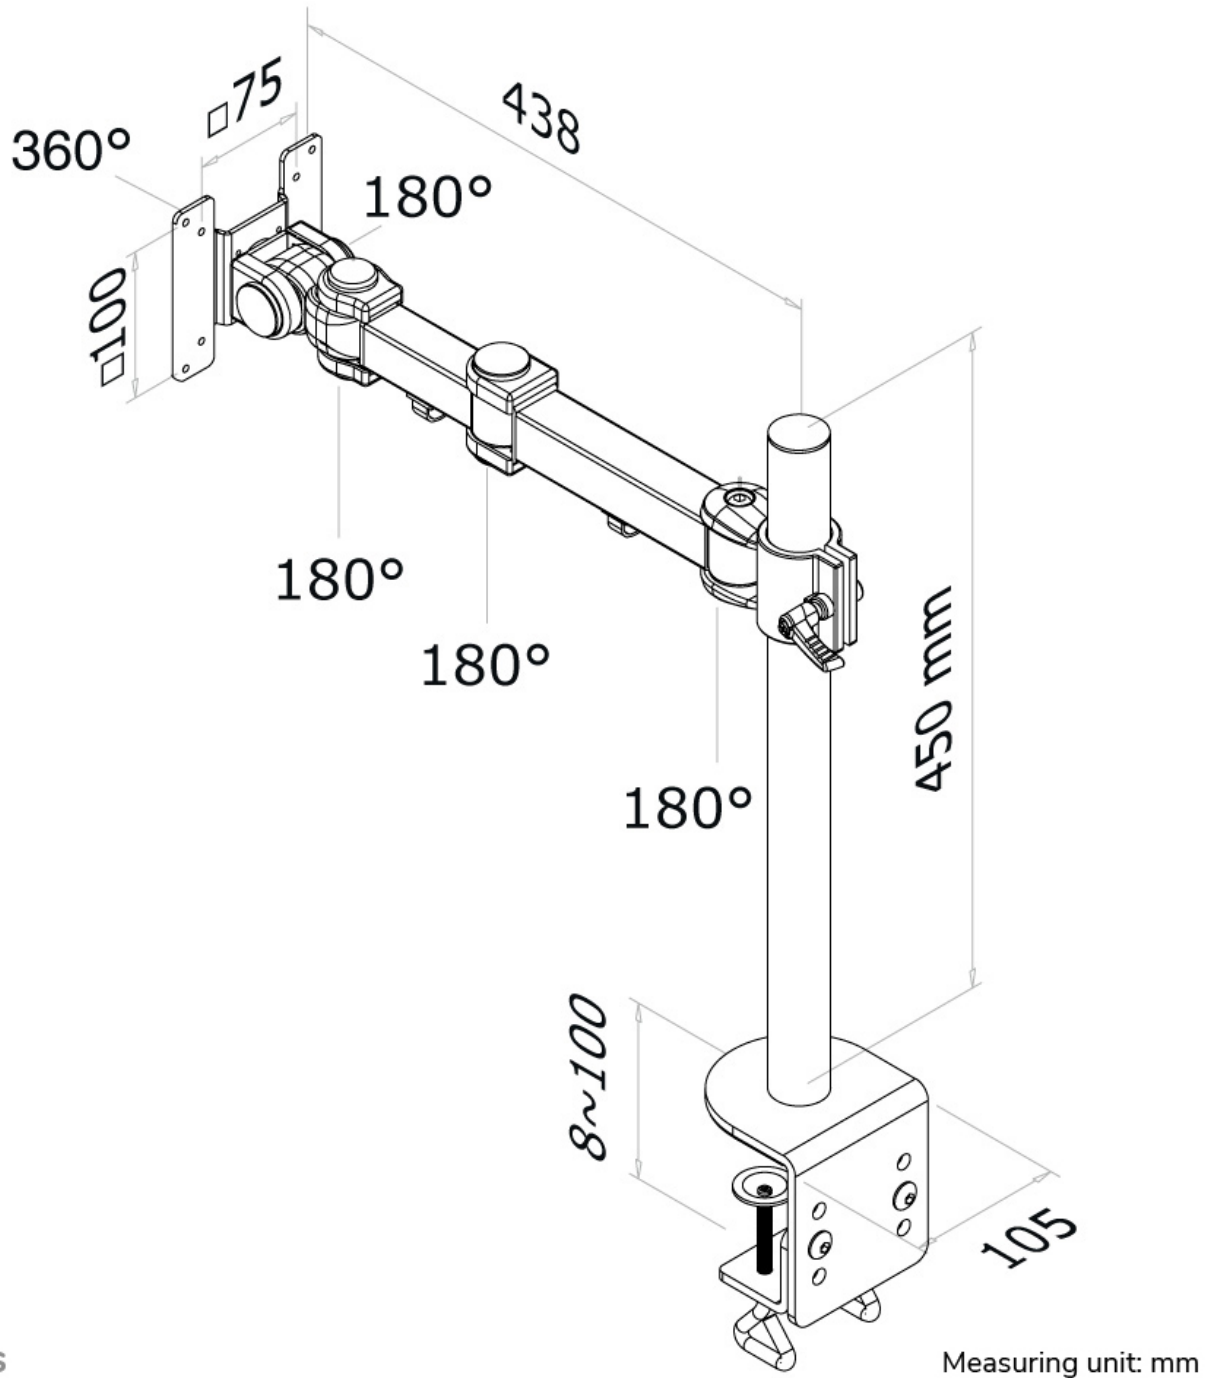

FPMA-D960

NEOMOUNTS MONITOR ARM DESK MOUNT

Neomounts