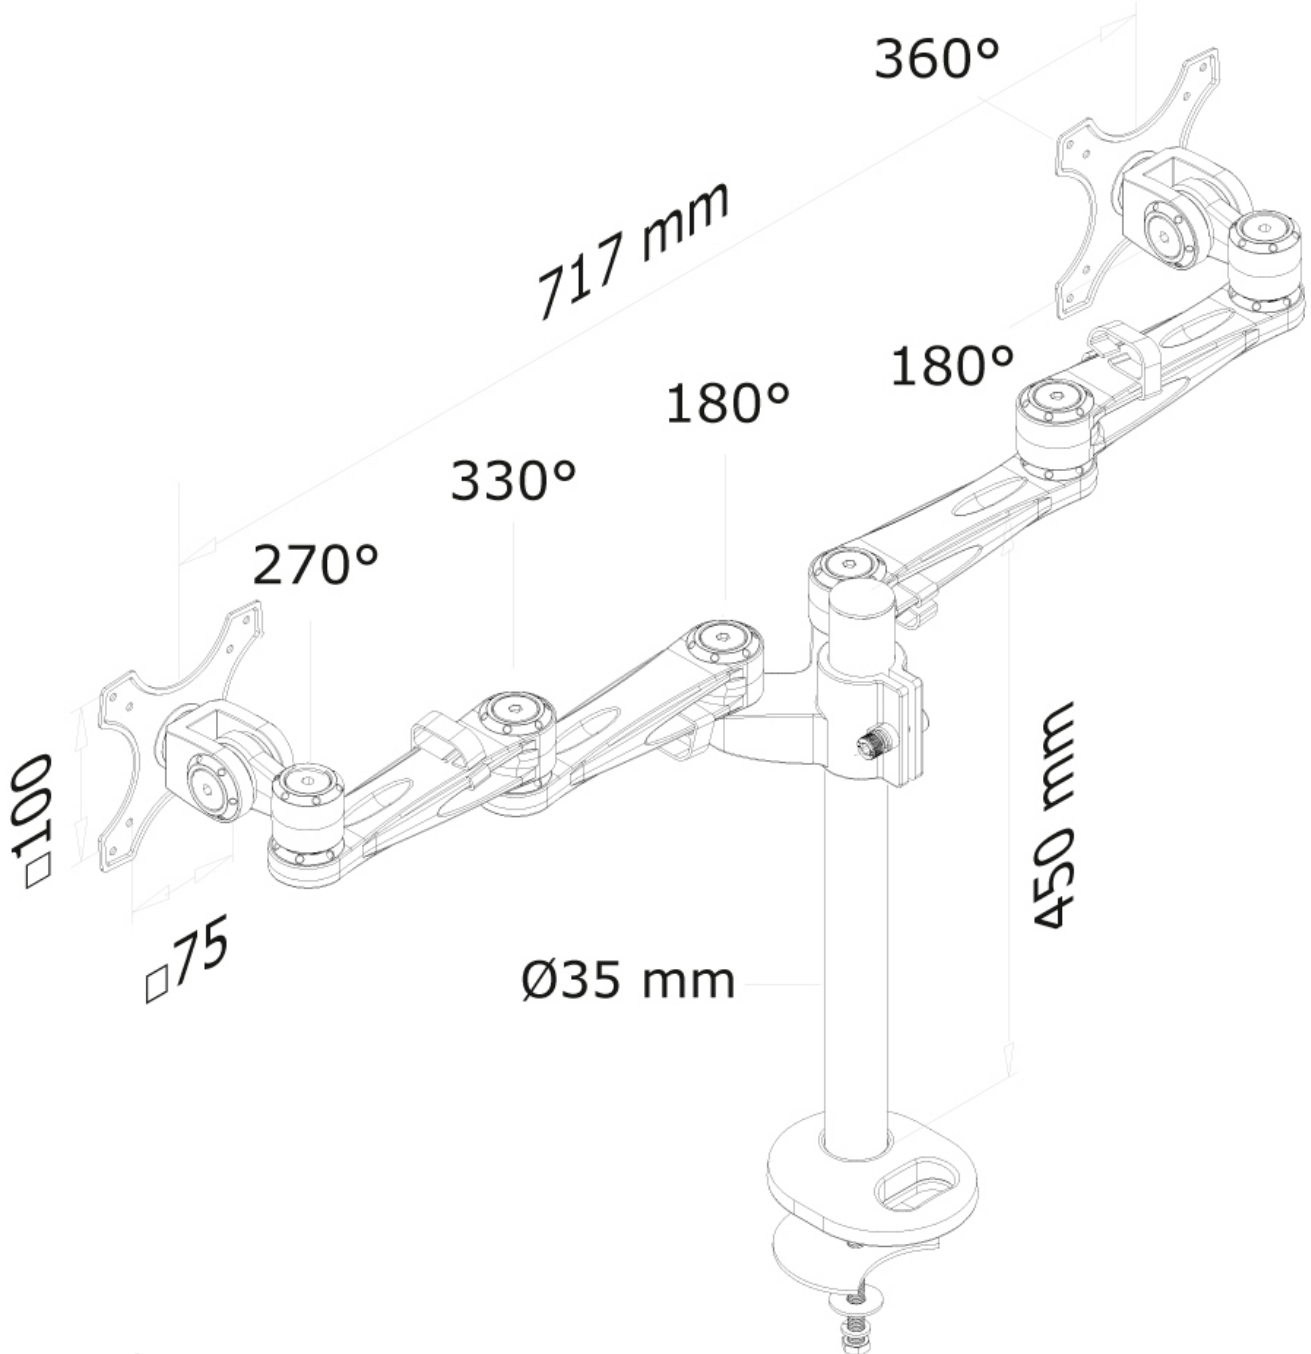

FPMA-D935DG

NEOMOUNTS MONITOR ARM DESK MOUNT

Neomounts