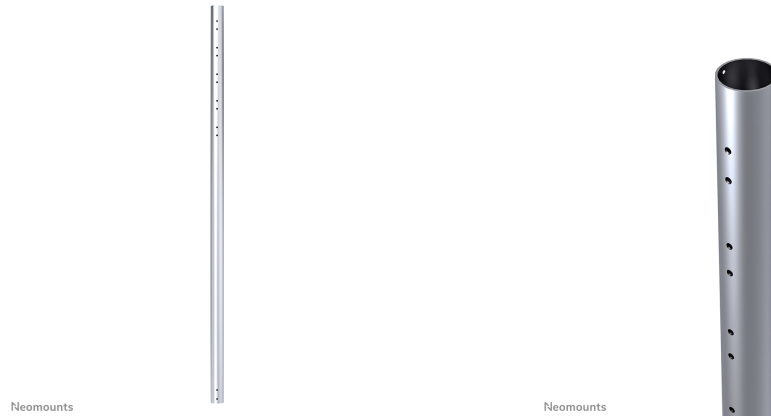

#### FUNCTIONALITY

Type	Fixed
Height adjustment	150 cm
Adjustment type	Manual

### Neomounts 150 cm extension pole for FPMA-C200/C400SILVER/PLASMA-C100/PLASMA-M1200 - Silver

This Neomounts flatscreen mount pole, model FPMA-CP150, allows you to stretch the distance from the flat screen to the ceiling with 204 centimetres. Ideal with the use of high ceilings.

This pole replaces the original pole which comes with the mount. The diameter is 5 cm. The extension tube is equipped with cable management. Hide your cables in the column to keep it nice and tidy.

Different models and lengths poles available to suit following flat screen mounts: FPMA-C200BLACK, FPMA-C200D, FPMA-C400BLACK, PLASMA-C100BLACK & PLASMA-C100D. Model PLASMA-C100BLACK & PLASMA-C100D need two poles!